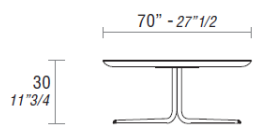

Product: TABLE

Coffee table of *Embrasse* family with tray shaped top in Natural Oak solid wood or sablè lacquered, with legs of *Embrasse* collection.

Available with square or rectangular top for H30 and with square top for H50.

TECHNICAL FEATURES

Top: natural Oak solid wood or sablè lacquered top.

Base: matt Carbon Glacè powder coated base or chromed.

DIMENSIONS

Little table 70x70 H30.

Little table 90x90 H30.

Little table 120x90 H30.

Little table 50x50 H50.

FINISHES

Top:

Solid wood: natural Oak solid wood

Sablè lacquered, available in differet sample collection colours.

Base: matt Carbon Glacè powder coated metal or chromed.