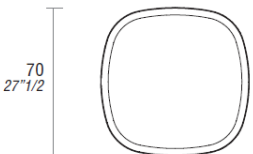

Product: TABLE

Coffee table of *Embrasse* family with tray shaped top in Natural Oak solid wood or sablè lacquered, with legs of *Embrasse* collection.

Available with square or rectangular top for H30 and with square top for H50.

TECHNICAL FEATURES

Top: natural Oak solid wood or sablè lacquered top.

Base: matt Carbon Glacè powder coated base or chromed.

DIMENSIONS

Little table 70x70 H30.

Little table 90x90 H30.

Little table 120x90 H30.

Little table 50x50 H50.

FINISHES

Top:

Solid wood: natural Oak solid wood

Sablè lacquered, available in differet sample collection colours.

Base: matt Carbon Glacè powder coated metal or chromed.