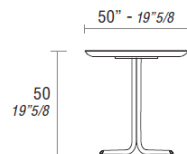

TECHNICAL FEATURES

Top: natural Oak solid wood or sablè lacquered top.

Base: matt Carbon Glacè powder coated base or chromed.

DIMENSIONS

Little table 70x70 H30.

Little table 90x90 H30.

Little table 120x90 H30.

Little table 50x50 H50.

FINISHES

Top:

Solid wood: natural Oak solid wood

Sablè lacquered, available in differet sample collection colours.

Base: matt Carbon Glacè powder coated metal or chromed.