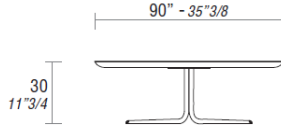

TECHNICAL FEATURES

Top: natural Oak solid wood or sablè lacquered top.

Base: matt Carbon Glacè powder coated base or chromed.

DIMENSIONS

Little table 70x70 H30.

Little table 90x90 H30.

Little table 120x90 H30.

Little table 50x50 H50.

FINISHES

Top:

Solid wood: natural Oak solid wood

Sablè lacquered, available in differet sample collection colours.

Base: matt Carbon Glacè powder coated metal or chromed.