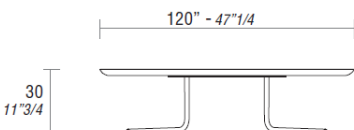

TECHNICAL FEATURES

Top: natural Oak solid wood or sablè lacquered top.

Base: matt Carbon Glacè powder coated base or chromed.

DIMENSIONS

Little table 70x70 H30.

Little table 90x90 H30.

Little table 120x90 H30.

Little table 50x50 H50.

FINISHES

Top:

Solid wood: natural Oak solid wood

Sablè lacquered, available in differet sample collection colours.

Base: matt Carbon Glacè powder coated metal or chromed.