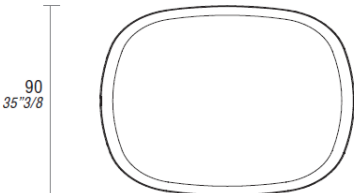

TECHNICAL FEATURES

Top: natural Oak solid wood or sablè lacquered top.

Base: matt Carbon Glacè powder coated base or chromed.

DIMENSIONS

Little table 70x70 H30.

Little table 90x90 H30.

Little table 120x90 H30.

Little table 50x50 H50.

FINISHES

Top:

Solid wood: natural Oak solid wood

Sablè lacquered, available in differet sample collection colours.

Base: matt Carbon Glacè powder coated metal or chromed.