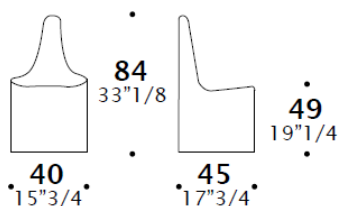

Article: CHAIR

Chair with a highly distinctive design.

TECHNICAL CHARACTERISTICS

Chair with shaped steel section frame, covered with moulded polyurethane foam. Available with removable fabric cover or fixed in leather. We suggest leather or single color fabric covers.

DIMENSIONS

FINISHES

Home Collection

Fabrics Cat. F, G, H, L, M, Ecoleather, Leather, Extra leather, Super leather

Office Collection

Fabrics Cat.A, B, C, Leather and Soft Leather