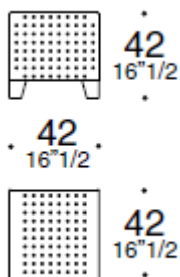

**Article: POUF**

**TECHNICAL CHARACTERISTICS**

Stool in natural hide leather, vegetable tanned. Internal structure made of expanded polyurethane. Oak wood base tinted walnut.

**DIMENSIONS**

**FINISHES**

Saddle leather