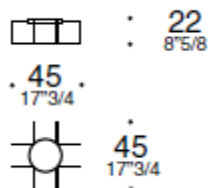

DIMENSIONS

FINISHES

Saddle leather

Cuoio rigido

ARTE & CUOIO