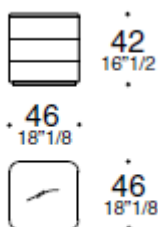

DIMENSIONS

FINISHES

Saddle leather

Cuoio rigido

ARTE & CUOIO