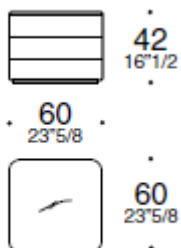

DIMENSIONS

FINISHES

Saddle leather

Cuoio rigido

ARTE & CUOIO