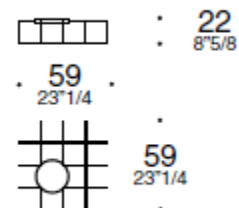

DIMENSIONS