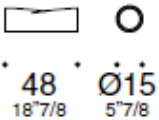

TECHNICAL CHARACTERISTICS

DIMENSIONS