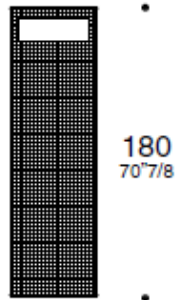

TECHNICAL CHARACTERISTICS

DIMENSIONS

FINISHES

Saddle leather

Cuoio morbido

ARTE & CUOIO