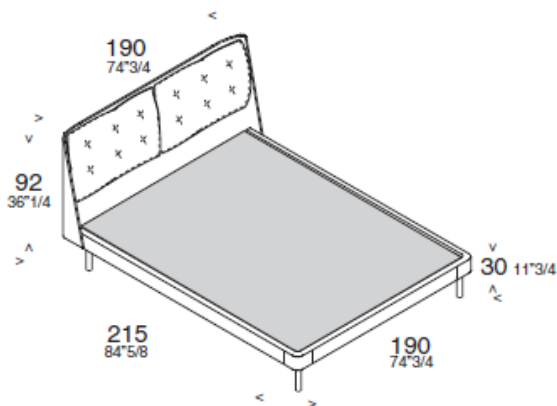

Article: BED

The bed features an enveloping design, typical of the Embrace family. The rounded headboard is enriched with two removable quilted cushions that can be easily un-upholstered.

TECHNICAL CHARACTERISTICS

The main structure of the headboard is made of shaped poplar plywood, covered in polyurethane. Fabric and imitation leather upholstery is completely removable; fixed in leather.

Queen and king sizes are available on request.

Mattress is aside.

DIMENSIONS

UPHOLSTERED BED

| BED SIZE | MATTRESS SIZE |
|-----------------------|---------------|
| Standard size 172x220 | 160x200 |
| Standard size 192x220 | 180x200 |

FINISHES:

Home Collection - Fabrics Cat. F, G, H, L, M, Ecoleather, Leather, Extra leather, Super Leather