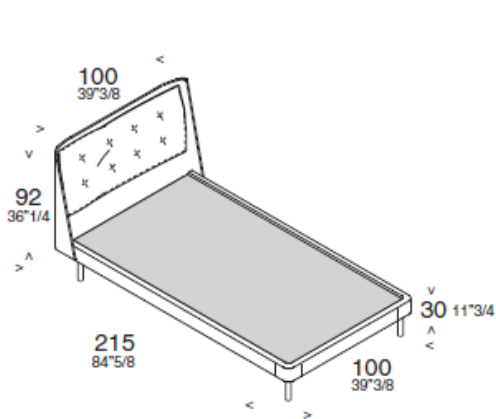

Article: BED

The bed features an enveloping design, typical of the Embrace family. The rounded headboard is enriched with two removable quilted cushions that can be easily un-upholstered.

TECHNICAL CHARACTERISTICS

The main structure of the headboard is made of shaped poplar plywood, covered in polyurethane. Fabric and imitation leather upholstery is completely removable; fixed in leather.

Queen and king sizes are available on request.

Mattress is aside.

DIMENSIONS

UPHOLSTERED BED

| BED SIZE | MATTRESS SIZE |
|-----------------------|---------------|
| Standard size 172x220 | 160x200 |
| Standard size 192x220 | 180x200 |

FINISHES:

Home Collection - Fabrics Cat. F, G, H, L, M, Ecoleather, Leather, Extra leather, Super Leather