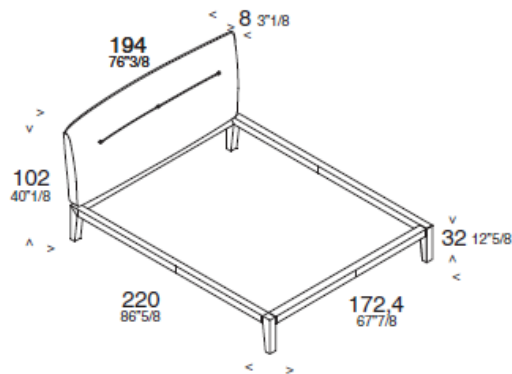

Article: BED

The bed features a soft and cozy fabric headboard and a minimal bed frame upholstered in hide leather.

TECHNICAL CHARACTERISTICS

The structure of the bed is made of steel, covered with polyurethane foam padding in different densities and Dacron, complete with a removable fabric for the headboard, whilst the bed frame is always upholstered in hide leather. Net and mattress are aside.

DIMENSION

BED WITH HEADBOARD IN FABRIC

BED SIZE MATTRESS	SIZE
Singolo/Single 146x220	120x200
Standard size 186X220	160X200

FINISHES:

Home Collection - Fabrics Cat. F, G, H, L, M, Ecoleather, Leather, Extra Leather, Super Leather