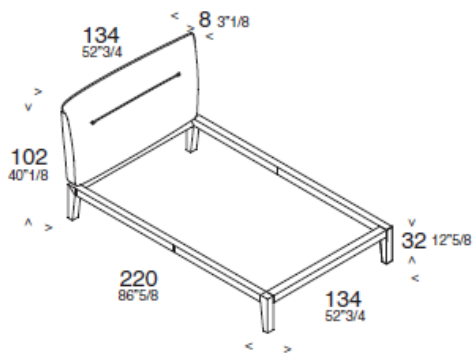

Article: BED

The bed features a soft and cozy fabric headboard and a minimal bed frame upholstered in hide leather.

TECHNICAL CHARACTERISTICS

The structure of the bed is made of steel, covered with polyurethane foam padding in different densities and Dacron, complete with a removable fabric for the headboard, whilst the bed frame is always upholstered in hide leather. Net and mattress are aside.

DIMENSION

BED WITH HEADBOARD IN FABRIC

BED SIZE MATTRESS	SIZE
Singolo/Single 146x220	120x200
Standard size 186X220	160X200

FINISHES:

Home Collection - Fabrics Cat. F, G, H, L, M, Ecoleather, Leather, Extra Leather, Super Leather