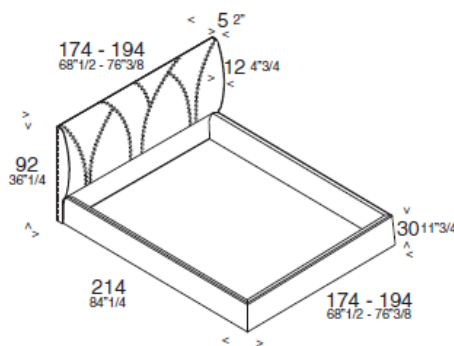

Article: BED

Linear and simple headboard with a distinct stitching detail that underlines the soft curvature of the headrest.

TECHNICAL CHARACTERISTICS

Support structure in beech and poplar wood, covered with polyurethane. Fabric and eco leather are completely removable; the upholstery is fixed in leather.

Queen and king sizes are available on request.

Net and mattress are aside.

DIMENSIONS

UPHOLSTERED BED

BED SIZE

- Singolo/Single 118x214
- Singolo/Single 148x214
- Standard Size 188x214
- Standard Size 208x214

MATTRESS SIZE

- 90x200
- 120x200
- 160x200
- 180x200

Article: BED

Linear and simple headboard with a distinct stitching detail that underlines the soft curvature of the headrest.

TECHNICAL CHARACTERISTICS

Mattress is aside.

DIMENSIONS

UPHOLSTERED BED

BED SIZE	MATTRESS SIZE
Singolo/Single 118x214	90x200
Singolo/Single 148x214	120x200
Standard Size 188x214	160x200
Standard Size 208x214	180x200

FINISHES:

Home Collection - Fabrics Cat. F, G, H, L, M, Ecoleather, Leather, Extra leather, Super Leather