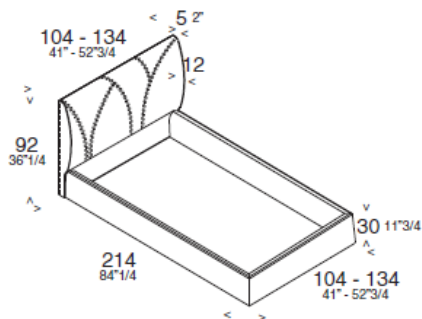

Article: BED

Linear and simple headboard with a distinct stitching detail that underlines the soft curvature of the headrest.

TECHNICAL CHARACTERISTICS

Support structure in beech and poplar wood, covered with polyurethane. Fabric and eco leather are completely removable; the upholstery is fixed in leather.

Queen and king sizes are available on request.

Net and mattress are aside.

DIMENSIONS

UPHOLSTERED BED

BED SIZE

- Singolo/Single 118x214
- Singolo/Single 148x214
- Standard Size 188x214
- Standard Size 208x214

MATTRESS SIZE

- 90x200
- 120x200
- 160x200
- 180x200

Article: BED

Linear and simple headboard with a distinct stitching detail that underlines the soft curvature of the headrest.

TECHNICAL CHARACTERISTICS

Mattress is aside.

DIMENSIONS

UPHOLSTERED BED

BED SIZE	MATTRESS SIZE
Singolo/Single 118x214	90x200
Singolo/Single 148x214	120x200
Standard Size 188x214	160x200
Standard Size 208x214	180x200

FINISHES:

Home Collection - Fabrics Cat. F, G, H, L, M, Ecoleather, Leather, Extra leather, Super Leather