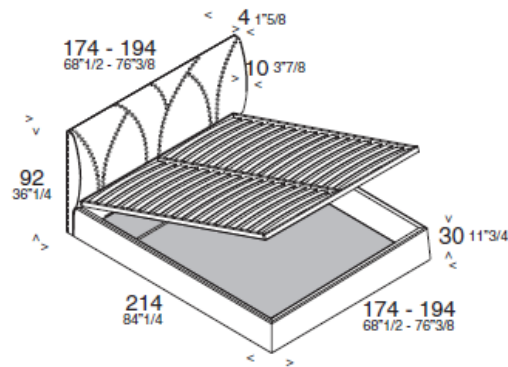

Article: BED

Linear and simple headboard with a distinct stitching detail that underlines the soft curvature of the headrest.

TECHNICAL CHARACTERISTICS

Support structure in beech and poplar wood, covered with polyurethane. Fabric and eco leather are completely removable; the upholstery is fixed in leather.

MATTRESS SIZE

- 90x200
- 120x200
- 160x200
- 180x200

Article: BED

Linear and simple headboard with a distinct stitching detail that underlines the soft curvature of the headrest.

TECHNICAL CHARACTERISTICS

Mattress is aside.

DIMENSIONS

UPHOLSTERED BED

BED SIZE	MATTRESS SIZE
Singolo/Single 118x214	90x200
Singolo/Single 148x214	120x200
Standard Size 188x214	160x200
Standard Size 208x214	180x200

FINISHES:

Home Collection - Fabrics Cat. F, G, H, L, M, Ecoleather, Leather, Extra leather, Super Leather