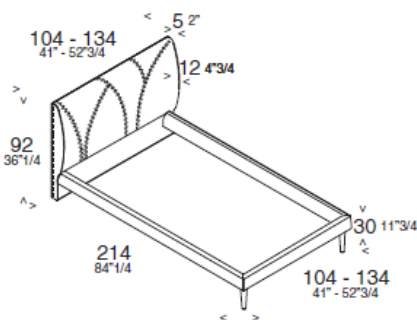

Article: BED

Linear and simple headboard with a distinct stitching detail that underlines the soft curvature of the headrest.

TECHNICAL CHARACTERISTICS

Support structure in beech and poplar wood, covered with polyurethane. Fabric and eco leather are completely removable; the upholstery is fixed in leather.

Queen and king sizes are available on request.

Net and mattress are aside.

DIMENSIONS

UPHOLSTERED BED

BED SIZE

- Singolo/Single 118x214
- Singolo/Single 148x214
- Standard Size 188x214
- Standard Size 208x214

MATTRESS SIZE

- 90x200
- 120x200
- 160x200
- 180x200

Article: BED

Linear and simple headboard with a distinct stitching detail that underlines the soft curvature of the headrest.

TECHNICAL CHARACTERISTICS

Mattress is aside.

DIMENSIONS

UPHOLSTERED BED

BED SIZE	MATTRESS SIZE
Singolo/Single 118x214	90x200
Singolo/Single 148x214	120x200
Standard Size 188x214	160x200
Standard Size 208x214	180x200

FINISHES:

Home Collection - Fabrics Cat. F, G, H, L, M, Ecoleather, Leather, Extra leather, Super Leather