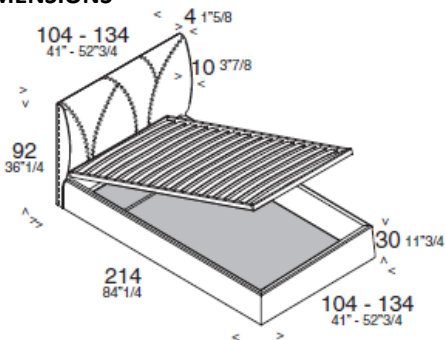

Queen and king sizes are available on request.

Net and mattress are aside.

DIMENSIONS

UPHOLSTERED BED

BED SIZE

- Singolo/Single 118x214
- Singolo/Single 148x214
- Standard Size 188x214
- Standard Size 208x214

MATTRESS SIZE

- 90x200
- 120x200
- 160x200
- 180x200

Article: BED

Linear and simple headboard with a distinct stitching detail that underlines the soft curvature of the headrest.

TECHNICAL CHARACTERISTICS

Mattress is aside.

DIMENSIONS

UPHOLSTERED BED

BED SIZE	MATTRESS SIZE
Singolo/Single 118x214	90x200
Singolo/Single 148x214	120x200
Standard Size 188x214	160x200
Standard Size 208x214	180x200

FINISHES:

Home Collection - Fabrics Cat. F, G, H, L, M, Ecoleather, Leather, Extra leather, Super Leather