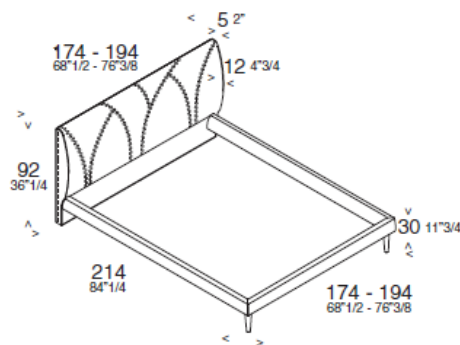

Article: BED

Linear and simple headboard with a distinct stitching detail that underlines the soft curvature of the headrest.

TECHNICAL CHARACTERISTICS

Support structure in beech and poplar wood, covered with polyurethane. Fabric and eco leather are completely removable; the upholstery is fixed in leather.

Queen and king sizes are available on request.

Net and mattress are aside.

DIMENSIONS

UPHOLSTERED BED

BED SIZE

- Singolo/Single 118x214
- Singolo/Single 148x214
- Standard Size 188x214
- Standard Size 208x214

MATTRESS SIZE

- 90x200
- 120x200
- 160x200
- 180x200

Article: BED

Linear and simple headboard with a distinct stitching detail that underlines the soft curvature of the headrest.

TECHNICAL CHARACTERISTICS

Mattress is aside.

DIMENSIONS

UPHOLSTERED BED

BED SIZE	MATTRESS SIZE
Singolo/Single 118x214	90x200
Singolo/Single 148x214	120x200
Standard Size 188x214	160x200
Standard Size 208x214	180x200

FINISHES:

Home Collection - Fabrics Cat. F, G, H, L, M, Ecoleather, Leather, Extra leather, Super Leather