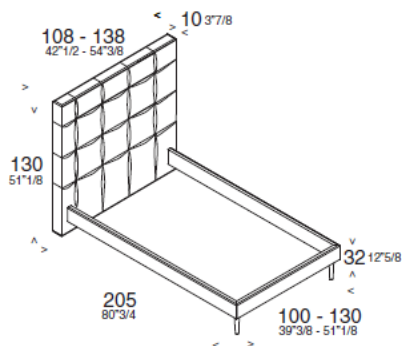

Article: BED

Headboard with exceptionally meticulous and high fashion quilt work, formed of many squares, with internal bands and contrasting covered buttons.

TECHNICAL CHARACTERISTICS

The support structure is in Beech and Poplar wood, covered with polyurethane and a layer of batting, conferring a soft and flexible surface. Queen and King sizes are available on request. The covering is removable in fabric and ecoleather, while it is fixed in leather.

Queen and king sizes are available on request. Net and mattress are aside.

DIMENSIONS

Article: BED WITH BOX

Headboard with exceptionally meticulous and high fashion quilt work, formed of many squares, with internal bands and contrasting covered buttons.

TECHNICAL CHARACTERISTICS

The support structure is in Beech and Poplar wood, covered with polyurethane and a layer of batting, conferring a soft and flexible surface. Queen and King sizes are available on request. The covering is removable in fabric and ecoleather, while it is fixed in leather.

Queen and king sizes are available on request. Mattress is aside.

DIMENSIONS

UPHOLSTERED BED

BED SIZE	MATTRESS SIZE
Singolo/Single 110x215	90x200
Singolo/Single 140x215	120x200
Standard Size 180x215	160x200
Standard Size 200x215	180x200 CM02