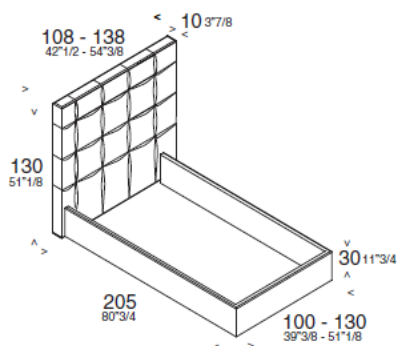

Article: BED

Headboard with exceptionally meticulous and high fashion quilt work, formed of many squares, with internal bands and contrasting covered buttons.

TECHNICAL CHARACTERISTICS

The support structure is in Beech and Poplar wood, covered with polyurethane and a layer of batting, conferring a soft and flexible surface. Queen and King sizes are available on request. The covering is removable in fabric and ecoleather, while it is fixed in leather.

Queen and king sizes are available on request. Net and mattress are aside.

DIMENSIONS

Article: BED WITH BOX

Headboard with exceptionally meticulous and high fashion quilt work, formed of many squares, with internal bands and contrasting covered buttons.

TECHNICAL CHARACTERISTICS

The support structure is in Beech and Poplar wood, covered with polyurethane and a layer of batting, conferring a soft and flexible surface. Queen and King sizes are available on request. The covering is removable in fabric and ecoleather, while it is fixed in leather.

Queen and king sizes are available on request. Mattress is aside.

DIMENSIONS

UPHOLSTERED BED

BED SIZE	MATTRESS SIZE
Singolo/Single 110x215	90x200
Singolo/Single 140x215	120x200
Standard Size 180x215	160x200
Standard Size 200x215	180x200 CM02