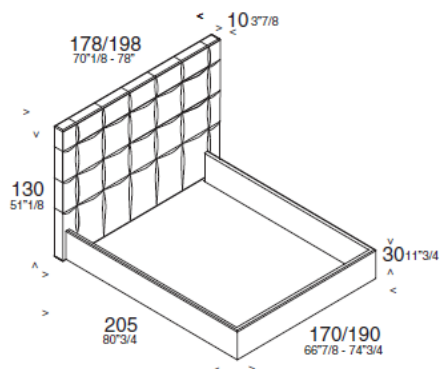

Article: BED

Headboard with exceptionally meticulous and high fashion quilt work, formed of many squares, with internal bands and contrasting covered buttons.

TECHNICAL CHARACTERISTICS

The support structure is in Beech and Poplar wood, covered with polyurethane and a layer of batting, conferring a soft and flexible surface. Queen and King sizes are available on request. The covering is removable in fabric and ecoleather, while it is fixed in leather.

Queen and king sizes are available on request. Net and mattress are aside.

DIMENSIONS

Article: BED WITH BOX

Headboard with exceptionally meticulous and high fashion quilt work, formed of many squares, with internal bands and contrasting covered buttons.

TECHNICAL CHARACTERISTICS

The support structure is in Beech and Poplar wood, covered with polyurethane and a layer of batting, conferring a soft and flexible surface. Queen and King sizes are available on request. The covering is removable in fabric and ecoleather, while it is fixed in leather.

Queen and king sizes are available on request. Mattress is aside.

DIMENSIONS

UPHOLSTERED BED

BED SIZE	MATTRESS SIZE
Singolo/Single 110x215	90x200
Singolo/Single 140x215	120x200
Standard Size 180x215	160x200
Standard Size 200x215	180x200 CM02