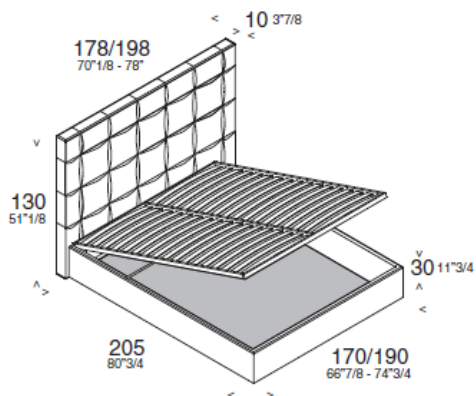

Article: BED

Headboard with exceptionally meticulous and high fashion quilt work, formed of many squares, with internal bands and contrasting covered buttons.

TECHNICAL CHARACTERISTICS

The support structure is in Beech and Poplar wood, covered with polyurethane and a layer of batting, conferring a soft and flexible surface. Queen and King sizes are available on request. The covering is removable in fabric and ecoleather, while it is fixed in leather.

Queen and king sizes are available on request. Net and mattress are aside.

DIMENSIONS

Article: BED WITH BOX

Headboard with exceptionally meticulous and high fashion quilt work, formed of many squares, with internal bands and contrasting covered buttons.

TECHNICAL CHARACTERISTICS

The support structure is in Beech and Poplar wood, covered with polyurethane and a layer of batting, conferring a soft and flexible surface. Queen and King sizes are available on request. The covering is removable in fabric and ecoleather, while it is fixed in leather.

Queen and king sizes are available on request. Mattress is aside.

DIMENSIONS

UPHOLSTERED BED

BED SIZE	MATTRESS SIZE
Singolo/Single 110x215	90x200
Singolo/Single 140x215	120x200
Standard Size 180x215	160x200
Standard Size 200x215	180x200 CM02