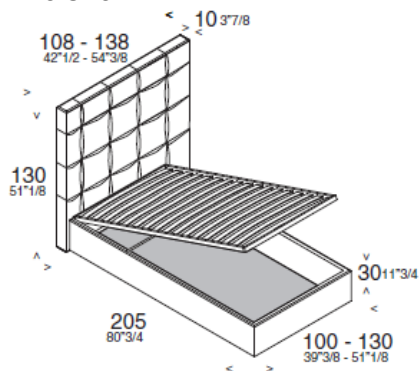

Article: BED

Headboard with exceptionally meticulous and high fashion quilt work, formed of many squares, with internal bands and contrasting covered buttons.

TECHNICAL CHARACTERISTICS

The support structure is in Beech and Poplar wood, covered with polyurethane and a layer of batting, conferring a soft and flexible surface. Queen and King sizes are available on request. The covering is removable in fabric and ecoleather, while it is fixed in leather.

Queen and king sizes are available on request. Net and mattress are aside.

DIMENSIONS

Article: BED WITH BOX

Headboard with exceptionally meticulous and high fashion quilt work, formed of many squares, with internal bands and contrasting covered buttons.

TECHNICAL CHARACTERISTICS

The support structure is in Beech and Poplar wood, covered with polyurethane and a layer of batting, conferring a soft and flexible surface. Queen and King sizes are available on request. The covering is removable in fabric and ecoleather, while it is fixed in leather.

Queen and king sizes are available on request. Mattress is aside.

DIMENSIONS

UPHOLSTERED BED

BED SIZE	MATTRESS SIZE
Singolo/Single 110x215	90x200
Singolo/Single 140x215	120x200
Standard Size 180x215	160x200
Standard Size 200x215	180x200 CM02