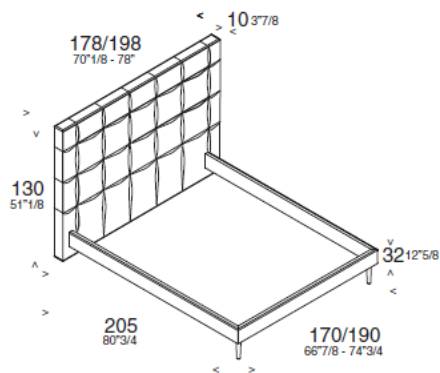

Article: BED

Headboard with exceptionally meticulous and high fashion quilt work, formed of many squares, with internal bands and contrasting covered buttons.

TECHNICAL CHARACTERISTICS

The support structure is in Beech and Poplar wood, covered with polyurethane and a layer of batting, conferring a soft and flexible surface. Queen and King sizes are available on request. The covering is removable in fabric and ecoleather, while it is fixed in leather.

Queen and king sizes are available on request. Net and mattress are aside.

DIMENSIONS

Article: BED WITH BOX

Headboard with exceptionally meticulous and high fashion quilt work, formed of many squares, with internal bands and contrasting covered buttons.

TECHNICAL CHARACTERISTICS

The support structure is in Beech and Poplar wood, covered with polyurethane and a layer of batting, conferring a soft and flexible surface. Queen and King sizes are available on request. The covering is removable in fabric and ecoleather, while it is fixed in leather.

Queen and king sizes are available on request. Mattress is aside.

DIMENSIONS

UPHOLSTERED BED

BED SIZE	MATTRESS SIZE
Singolo/Single 110x215	90x200
Singolo/Single 140x215	120x200
Standard Size 180x215	160x200
Standard Size 200x215	180x200 CM02