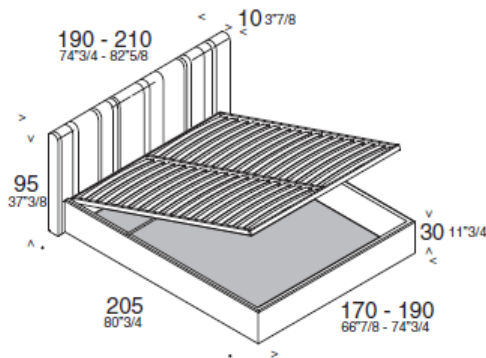

MATTRESS SIZE

- 90x200
- 120x200
- 160x200
- 180x200

Article: BED WITH BOX

Linear and simple headboard that is distinguished only by the particulars of the upholstery work, constructed with fabric bands folded and sewn together.

TECHNICAL CHARACTERISTICS

The support structure is in beech and poplar wood, covered with polyurethane. Fabric and eco leather upholstery are completely removable; it is fixed in leather.

Queen and king sizes are available on request.

Mattress is aside.

DIMENSIONS

UPHOLSTERED BED

BED SIZE	MATTRESS SIZE
Singolo/Single 120x215	90x200
Singolo/Single 150x215	120x200
Standard Size 190x215	160x200
Standard Size 210x215	180x200

FINISHES:

Home Collection - Fabrics Cat. F, G, H, L, M, Ecoleather, Leather, Extra leather, Super Leather