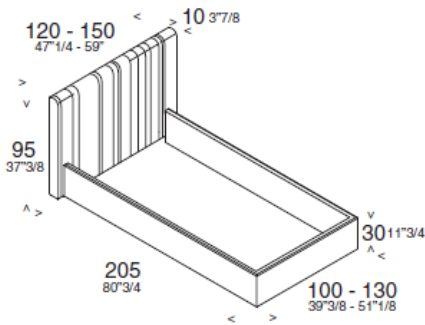

Article: BED

Linear and simple headboard that is distinguished only by the particulars of the upholstery work, constructed with fabric bands folded and sewn together.

TECHNICAL CHARACTERISTICS

The support structure is in beech and poplar wood, covered with polyurethane. Fabric and eco leather upholstery are completely removable; it is fixed in leather.

Queen and king sizes are available on request.

Net and mattress are aside.

DIMENSIONS

UPHOLSTERED BED

BED SIZE

- Singolo/Single 120x215
- Singolo/Single 150x215
- Standard Size 190x215
- Standard Size 210x215

MATTRESS SIZE

- 90x200
- 120x200
- 160x200
- 180x200

Article: BED WITH BOX

Linear and simple headboard that is distinguished only by the particulars of the upholstery work, constructed with fabric bands folded and sewn together.

Mattress is aside.

DIMENSIONS

UPHOLSTERED BED

BED SIZE	MATTRESS SIZE
Singolo/Single 120x215	90x200
Singolo/Single 150x215	120x200
Standard Size 190x215	160x200
Standard Size 210x215	180x200

FINISHES:

Home Collection - Fabrics Cat. F, G, H, L, M, Ecoleather, Leather, Extra leather, Super Leather