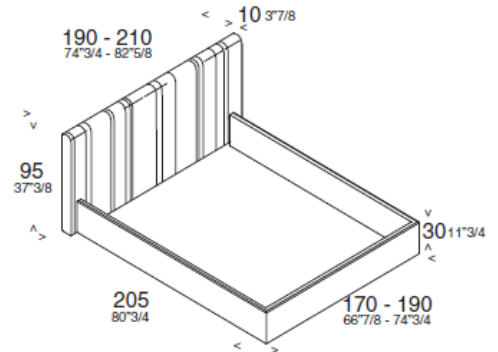

Article: BED

Linear and simple headboard that is distinguished only by the particulars of the upholstery work, constructed with fabric bands folded and sewn together.

TECHNICAL CHARACTERISTICS

The support structure is in beech and poplar wood, covered with polyurethane. Fabric and eco leather upholstery are completely removable; it is fixed in leather.

Queen and king sizes are available on request.

Net and mattress are aside.

DIMENSIONS

UPHOLSTERED BED

BED SIZE

- Singolo/Single 120x215
- Singolo/Single 150x215
- Standard Size 190x215
- Standard Size 210x215

MATTRESS SIZE

- 90x200
- 120x200
- 160x200
- 180x200

Article: BED WITH BOX

Linear and simple headboard that is distinguished only by the particulars of the upholstery work, constructed with fabric bands folded and sewn together.

Mattress is aside.

DIMENSIONS

UPHOLSTERED BED

BED SIZE	MATTRESS SIZE
Singolo/Single 120x215	90x200
Singolo/Single 150x215	120x200
Standard Size 190x215	160x200
Standard Size 210x215	180x200

FINISHES:

Home Collection - Fabrics Cat. F, G, H, L, M, Ecoleather, Leather, Extra leather, Super Leather