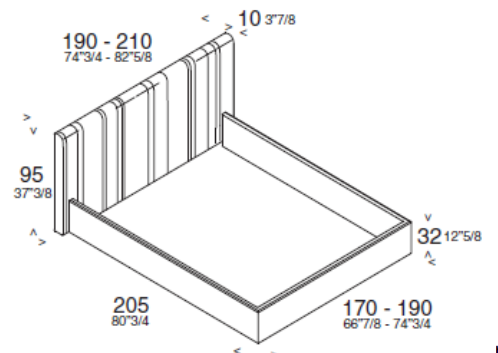

Article: BED

Linear and simple headboard that is distinguished only by the particulars of the upholstery work, constructed with fabric bands folded and sewn together.

TECHNICAL CHARACTERISTICS

The support structure is in beech and poplar wood, covered with polyurethane. Fabric and eco leather upholstery are completely removable; it is fixed in leather.

Queen and king sizes are available on request.

Net and mattress are aside.

DIMENSIONS

UPHOLSTERED BED

BED SIZE

- Singolo/Single 120x215
- Singolo/Single 150x215
- Standard Size 190x215
- Standard Size 210x215

MATTRESS SIZE

- 90x200
- 120x200
- 160x200
- 180x200

Article: BED WITH BOX

Linear and simple headboard that is distinguished only by the particulars of the upholstery work, constructed with fabric bands folded and sewn together.

Mattress is aside.

DIMENSIONS

UPHOLSTERED BED

BED SIZE	MATTRESS SIZE
Singolo/Single 120x215	90x200
Singolo/Single 150x215	120x200
Standard Size 190x215	160x200
Standard Size 210x215	180x200

FINISHES:

Home Collection - Fabrics Cat. F, G, H, L, M, Ecoleather, Leather, Extra leather, Super Leather