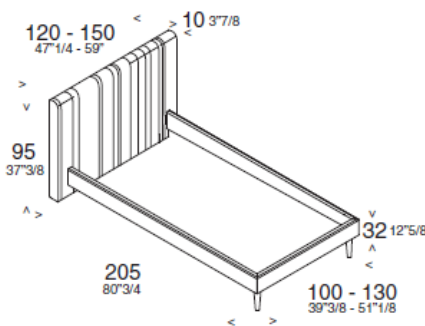

Article: BED

Linear and simple headboard that is distinguished only by the particulars of the upholstery work, constructed with fabric bands folded and sewn together.

TECHNICAL CHARACTERISTICS

The support structure is in beech and poplar wood, covered with polyurethane. Fabric and eco leather upholstery are completely removable; it is fixed in leather.

Queen and king sizes are available on request.

Net and mattress are aside.

DIMENSIONS

UPHOLSTERED BED

BED SIZE

- Singolo/Single 120x215
- Singolo/Single 150x215
- Standard Size 190x215
- Standard Size 210x215

MATTRESS SIZE

- 90x200
- 120x200
- 160x200
- 180x200

Article: BED WITH BOX

Linear and simple headboard that is distinguished only by the particulars of the upholstery work, constructed with fabric bands folded and sewn together.

Mattress is aside.

DIMENSIONS

UPHOLSTERED BED

BED SIZE	MATTRESS SIZE
Singolo/Single 120x215	90x200
Singolo/Single 150x215	120x200
Standard Size 190x215	160x200
Standard Size 210x215	180x200

FINISHES:

Home Collection - Fabrics Cat. F, G, H, L, M, Ecoleather, Leather, Extra leather, Super Leather