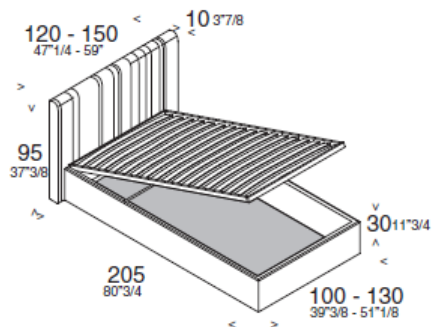

MATTRESS SIZE

- 90x200
- 120x200
- 160x200
- 180x200

Article: BED WITH BOX

Linear and simple headboard that is distinguished only by the particulars of the upholstery work, constructed with fabric bands folded and sewn together.

TECHNICAL CHARACTERISTICS

The support structure is in beech and poplar wood, covered with polyurethane. Fabric and eco leather upholstery are completely removable; it is fixed in leather.

Queen and king sizes are available on request.

Mattress is aside.

DIMENSIONS

UPHOLSTERED BED

BED SIZE	MATTRESS SIZE
Singolo/Single 120x215	90x200
Singolo/Single 150x215	120x200
Standard Size 190x215	160x200
Standard Size 210x215	180x200

FINISHES:

Home Collection - Fabrics Cat. F, G, H, L, M, Ecoleather, Leather, Extra leather, Super Leather