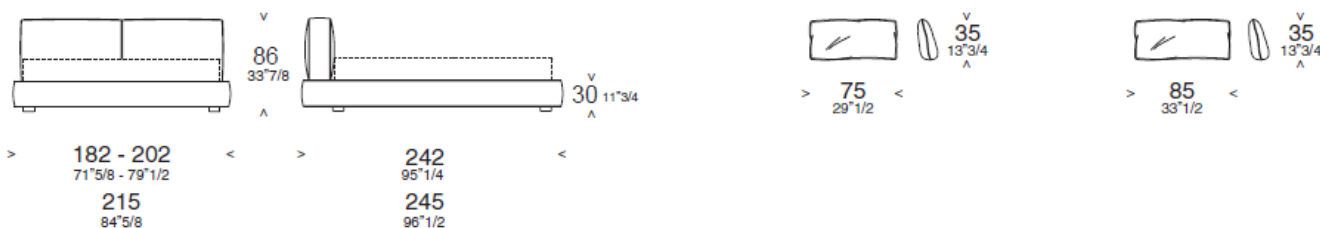

Article: BED

A bed with a soft look, tactilely and visually, given by the soft quilting with real down feathers that cover respectively, the headboard and the bedstead.

TECHNICAL CHARACTERISTICS

The weight bearing structure on which the wooden staves rest is realized in poplar and beech wood. The headboard and the mattress support padding are in density-differentiated polyurethane. The headboard is quilted with prime quality down feathers that have been sterilized, and treated to be hypoallergenic. The covering is removable in fabric and fixed in leather. Ample storage area measuring 160 and 180 cm beneath the staves. In the fixed version are available the following mattress dimensions: 160/ 180x200 and 193x203 cm high. Net and mattress are aside.

DIMENSIONS

UPHOLSTERED BED

BED SIZE	MATTRESS SIZE
Standard size 182X242	160X200
Standard size 202X242	180X200
King size 215X245	193X203

COUPLE BACK CUSHIONS	SIZE
Cushions couple for 182x242 cm	75X35
Coppia di cuscini per 200x242 e 215x245 cm	85X35

The weight bearing structure on which the wooden staves rest is realized in poplar and beech wood. The headboard and the mattress support padding are in density-differentiated polyurethane. The headboard is quilted with prime quality down feathers that have been sterilized, and treated to be hypoallergenic. The covering is removable in fabric and fixed in leather. Ample storage area measuring 160 and 180 cm beneath the staves. In the fixed version are available the following mattress dimensions: 160/ 180x200 and 193x203 cm high. Mattress is aside.