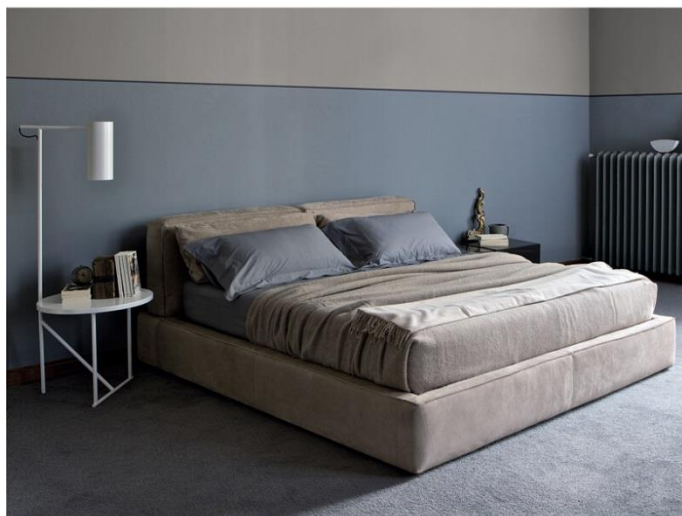

Article: BED

A bed with a soft look, tactilely and visually, given by the soft quilting with real down feathers that cover respectively, the headboard and the bedstead.

TECHNICAL CHARACTERISTICS

The weight bearing structure on which the wooden staves rest is realized in poplar and beech wood. The headboard and the mattress support padding are in density-differentiated polyurethane. The headboard is quilted with prime quality down feathers that have been sterilized, and treated to be hypoallergenic. The covering is removable in fabric and fixed in leather. Ample storage area measuring 160 and 180 cm beneath the staves. In the fixed version are available the following mattress dimensions: 160/ 180x200 and 193x203 cm high. Net and mattress are aside.

DIMENSIONS

UPHOLSTERED BED

BED SIZE	MATTRESS SIZE
Standard size 182X242	160X200
Standard size 202X242	180X200
King size 215X245	193X203

COUPLE BACK CUSHIONS	SIZE
Cushions couple for 182x242 cm	75X35
Coppia di cuscini per 200x242 e 215x245 cm	85X35

Article: BED WITH BOX

A bed with a soft look, tactilely and visually, given by the soft quilting with real down feathers that cover respectively, the headboard and the bedstead.

TECHNICAL CHARACTERISTICS

The weight bearing structure on which the wooden staves rest is realized in poplar and beech wood. The headboard and the mattress support padding are in density-differentiated polyurethane. The headboard is quilted with prime quality down feathers that have been sterilized, and treated to be hypoallergenic. The covering is removable in fabric and fixed in leather. Ample storage area measuring 160 and 180 cm beneath the staves. In the fixed version are available the following mattress dimensions: 160/ 180x200 and 193x203 cm high. Mattress is aside.