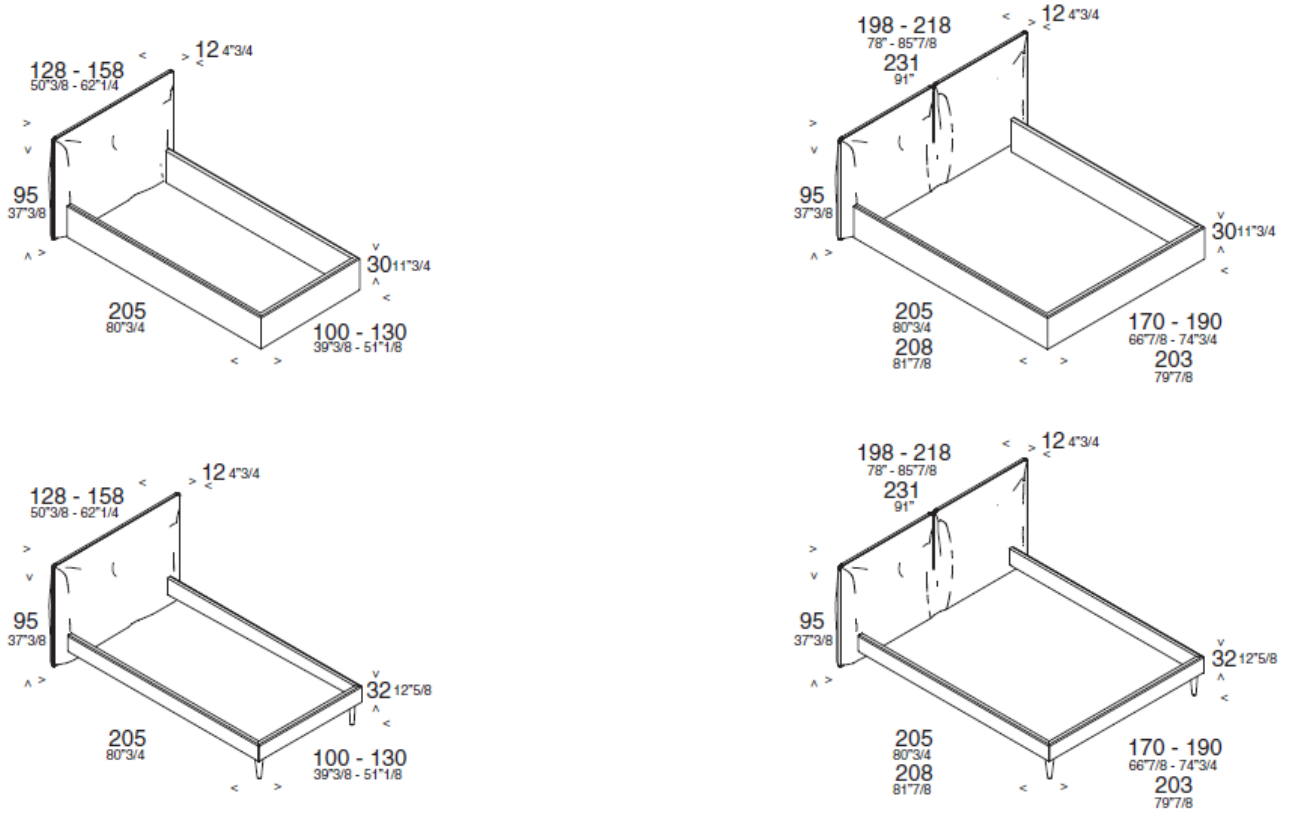

**Article: BED**

Headboard with support structure in poplar wood and metal, completely covered by high quality down feathers, to form the characteristic form with two large pillow-shaped backrest cushions, very soft and rounded.

**TECHNICAL CHARACTERISTICS**

The upholstery is characterized by a thick border in a color contrasting with the rest of the headboard. Fabric and eco leather upholstery are completely removable; the leather upholstery is fixed. Queen size is available on request. Net and mattress are aside.

**DIMENSIONS**

**UPHOLSTERED BED**

| BED SIZE               | MATTRESS SIZE |
|------------------------|---------------|
| Singolo/Single 128x217 | 90x200        |
| Singolo/Single 158x217 | 120x200       |
| Standard Size 198x217  | 160x200       |
| Standard Size 218x217  | 180x200       |
| King size 231x220      | 193x203       |

**DIMENSIONS**

**UPHOLSTERED BED**

| BED SIZE               | MATTRESS SIZE |
|------------------------|---------------|
| Singolo/Single 128x217 | 90x200        |
| Singolo/Single 158x217 | 120x200       |
| Standard Size 198x217  | 160x200       |
| Standard Size 218x217  | 180x200       |