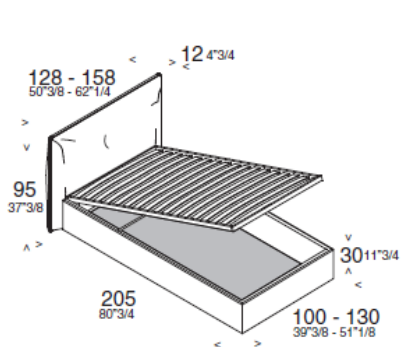

**DIMENSIONS**

**UPHOLSTERED BED**

| BED SIZE               | MATTRESS SIZE |
|------------------------|---------------|
| Singolo/Single 128x217 | 90x200        |
| Singolo/Single 158x217 | 120x200       |
| Standard Size 198x217  | 160x200       |
| Standard Size 218x217  | 180x200       |
| King size 231x220      | 193x203       |

**TECHNICAL CHARACTERISTICS**

The upholstery is characterized by a thick border in a color contrasting with the rest of the headboard. Fabric and eco leather upholstery are completely removable; the leather upholstery is fixed. Queen size is available on request. Mattress is aside.

**DIMENSIONS**

**UPHOLSTERED BED**

| BED SIZE               | MATTRESS SIZE |
|------------------------|---------------|
| Singolo/Single 128x217 | 90x200        |
| Singolo/Single 158x217 | 120x200       |
| Standard Size 198x217  | 160x200       |
| Standard Size 218x217  | 180x200       |