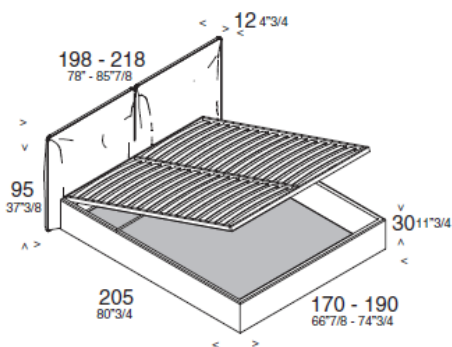

**DIMENSIONS**

**UPHOLSTERED BED**

| BED SIZE               | MATTRESS SIZE |
|------------------------|---------------|
| Singolo/Single 128x217 | 90x200        |
| Singolo/Single 158x217 | 120x200       |
| Standard Size 198x217  | 160x200       |
| Standard Size 218x217  | 180x200       |
| King size 231x220      | 193x203       |

**TECHNICAL CHARACTERISTICS**

The upholstery is characterized by a thick border in a color contrasting with the rest of the headboard. Fabric and eco leather upholstery are completely removable; the leather upholstery is fixed. Queen size is available on request. Mattress is aside.

**DIMENSIONS**

**UPHOLSTERED BED**

| BED SIZE               | MATTRESS SIZE |
|------------------------|---------------|
| Singolo/Single 128x217 | 90x200        |
| Singolo/Single 158x217 | 120x200       |
| Standard Size 198x217  | 160x200       |
| Standard Size 218x217  | 180x200       |