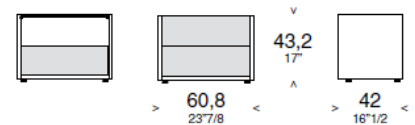

DIMENSIONS

FINISHES

FRONTS: Delavé Texture, Comfort Texture, Darl Oak Decor, Olmo Perla Decor, Magnolia Decor, Bianco Neve Lacquered, Natural olive or open pore glossy lacquered Ash veneer

HANDLE Push-pull

STRUCTURE: Delavé Texture, Comfort Texture, Darl Oak Decor, Olmo Perla Decor, Magnolia Decor, Bianco Neve Lacquered

TOP: Back-lacquered Glass, Transparent Glass

INTERNAL DRAWERS: PVC Grigio Perla