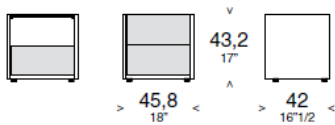

DIMENSIONS

FINISHES

FRONTS: Delavé Texture, Comfort Texture, Darl Oak Decor, Olmo Perla Decor, Magnolia Decor, Bianco Neve Lacquered, Natural olive or open pore glossy lacquered Ash veneer

HANDLE Push-pull

STRUCTURE: Delavé Texture, Comfort Texture, Darl Oak Decor, Olmo Perla Decor, Magnolia Decor, Bianco Neve Lacquered

TOP: Back-lacquered Glass, Transparent Glass

INTERNAL DRAWERS: PVC Grigio Perla