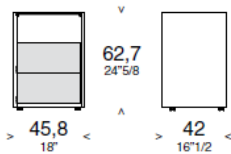

DIMENSIONS

FINISHES

FRONTS: Delavé Texture, Comfort Texture, Darl Oak Decor, Olmo Perla Decor, Magnolia Decor, Bianco Neve Lacquered, Natural olive or open pore glossy lacquered Ash veneer

HANDLE Push-pull

STRUCTURE: Delavé Texture, Comfort Texture, Darl Oak Decor, Olmo Perla Decor, Magnolia Decor, Bianco Neve Lacquered

TOP: Back-lacquered Glass, Transparent Glass

INTERNAL DRAWERS: PVC Grigio Perla