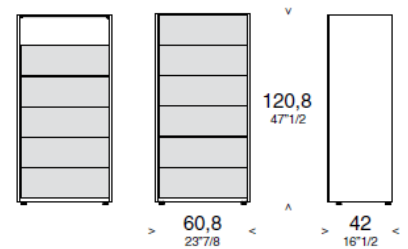

DIMENSIONS

FINISHES

FRONTS: Delavé Texture, Comfort Texture, Darl Oak Decor, Olmo Perla Decor, Magnolia Decor, Bianco Neve Lacquered, Natural olive or open pore glossy lacquered Ash veneer

HANDLE Push-pull

STRUCTURE: Delavé Texture, Comfort Texture, Darl Oak Decor, Olmo Perla Decor, Magnolia Decor, Bianco Neve Lacquered

TOP: Back-lacquered Glass, Transparent Glass

INTERNAL DRAWERS: PVC Grigio Perla