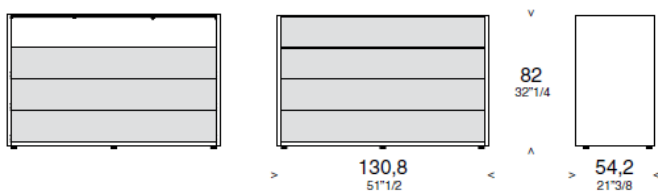

FINISHES

FRONTS: Delavé Texture, Comfort Texture, Darl Oak Decor, Olmo Perla Decor, Magnolia Decor, Bianco Neve Lacquered, Natural olive or open pore glossy lacquered Ash veneer

HANDLE Push-pull

STRUCTURE: Delavé Texture, Comfort Texture, Darl Oak Decor, Olmo Perla Decor, Magnolia Decor, Bianco Neve Lacquered

TOP: Back-lacquered Glass, Transparent Glass

INTERNAL DRAWERS: PVC Grigio Perla