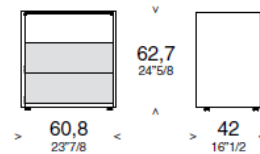

DIMENSIONS

FINISHES

FRONTS: Delavé Texture, Comfort Texture, Darl Oak Decor, Olmo Perla Decor, Magnolia Decor, Bianco Neve Lacquered, Natural olive or open pore glossy lacquered Ash veneer

HANDLE Push-pull

STRUCTURE: Delavé Texture, Comfort Texture, Darl Oak Decor, Olmo Perla Decor, Magnolia Decor, Bianco Neve Lacquered

TOP: Back-lacquered Glass, Transparent Glass

INTERNAL DRAWERS: PVC Grigio Perla