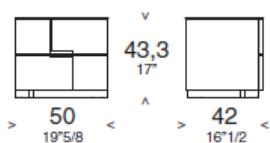

Article: BEDSIDE TABLE

Collection of bedside tables and back finished storage units, that integrate the PALEA series wardrobes.

TECHNICAL CHARACTERISTICS

They are available in matt lacquer. The top finishing is in back-lacquered glass. Particularly prized is the geometric base relief connecting one recessed handle with another with solid wood inserts or lacquered.

DIMENSIONS

FINISHES

FRONTS: Lacquered, Glossy Lacquered, natural olive or open pore glossy lacquered Ash veneer

HANDLE: Querini concealed golden, chromed, Comfort handle

STRUCTURE: Lacquered

TOP: Back-lacquered glass

INTERNAL DRAWERS: Maple with bottom in eco-leather finish