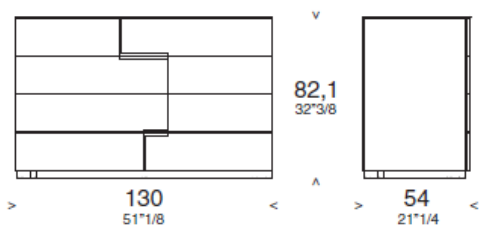

Article: BEDSIDE TABLE

Collection of bedside tables and back finished storage units, that integrate the PALEA series wardrobes.

TECHNICAL CHARACTERISTICS

They are available in matt lacquer. The top finishing is in back-lacquered glass. Particularly prized is the geometric base relief connecting one recessed handle with another with solid wood inserts or lacquered.

DIMENSIONS

FINISHES

FRONTS: Lacquered, Glossy Lacquered, natural olive or open pore glossy lacquered Ash veneer

HANDLE: Querini concealed golden, chromed, Comfort handle

STRUCTURE: Lacquered

TOP: Back-lacquered glass

INTERNAL DRAWERS: Maple with bottom in eco-leather finish