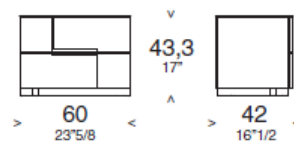

Article: BEDSIDE TABLE

Collection of bedside tables and back finished storage units, that integrate the PALEA series wardrobes.

TECHNICAL CHARACTERISTICS

They are available in matt lacquer. The top finishing is in back-lacquered glass. Particularly prized is the geometric base relief connecting one recessed handle with another with solid wood inserts or lacquered.

DIMENSIONS

FINISHES

FRONTS: Lacquered, Glossy Lacquered, natural olive or open pore glossy lacquered Ash veneer

HANDLE: Querini concealed golden, chromed, Comfort handle

STRUCTURE: Lacquered

TOP: Back-lacquered glass

INTERNAL DRAWERS: Maple with bottom in eco-leather finish