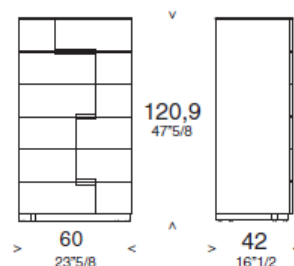

Article: BEDSIDE TABLE

Collection of bedside tables and back finished storage units, that integrate the PALEA series wardrobes.

TECHNICAL CHARACTERISTICS

They are available in matt lacquer. The top finishing is in back-lacquered glass. Particularly prized is the geometric base relief connecting one recessed handle with another with solid wood inserts or lacquered.

DIMENSIONS

FINISHES

FRONTS: Lacquered, Glossy Lacquered, natural olive or open pore glossy lacquered Ash veneer

HANDLE: Querini concealed golden, chromed, Comfort handle

STRUCTURE: Lacquered

TOP: Back-lacquered glass

INTERNAL DRAWERS: Maple with bottom in eco-leather finish