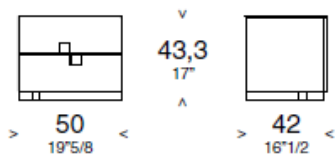

Article: BEDSIDE TABLE

Collection of bedside tables and back finished storage units, that integrates the QUERINI series wardrobes. They are available in matt lacquer.

TECHNICAL CHARACTERISTICS

The top finishing is in back-lacquered glass. The characteristic recessed QUERINI handle can be chromed, gold or Comfort anodized.

DIMENSIONS

FINISHES:

FRONTS: Lacquered, Glossy Lacquered, natural olive or open pore glossy lacquered Ash veneer

HANDLE: Querini concealed golden, chromed, Comfort handle

STRUCTURE: Lacquered

TOP: Back-lacquered glass