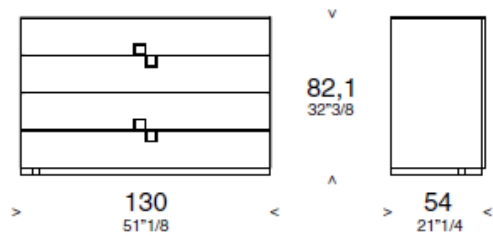

Article: BEDSIDE TABLE

Collection of bedside tables and back finished storage units, that integrates the QUERINI series wardrobes. They are available in matt lacquer.

TECHNICAL CHARACTERISTICS

The top finishing is in back-lacquered glass. The characteristic recessed QUERINI handle can be chromed, gold or Comfort anodized.

DIMENSIONS

FINISHES:

FRONTS: Lacquered, Glossy Lacquered, natural olive or open pore glossy lacquered Ash veneer

HANDLE: Querini concealed golden, chromed, Comfort handle

STRUCTURE: Lacquered

TOP: Back-lacquered glass