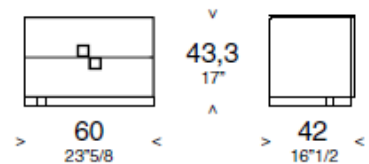

Article: BEDSIDE TABLE

Collection of bedside tables and back finished storage units, that integrates the QUERINI series wardrobes. They are available in matt lacquer.

TECHNICAL CHARACTERISTICS

The top finishing is in back-lacquered glass. The characteristic recessed QUERINI handle can be chromed, gold or Comfort anodized.

DIMENSIONS

FINISHES:

FRONTS: Lacquered, Glossy Lacquered, natural olive or open pore glossy lacquered Ash veneer

HANDLE: Querini concealed golden, chromed, Comfort handle

STRUCTURE: Lacquered

TOP: Back-lacquered glass