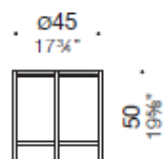

Top

Sablé lacquered top in mdf.

DIMENSIONS

Dolly, H50 Ø45 coffee table

Dolly, H45 Ø60 coffee table

Dolly, H26 Ø100 coffee table

Dolly, Ø45 and Ø60 coffee tables with lacquered top and chromed structure.

Dolly coffee tables family