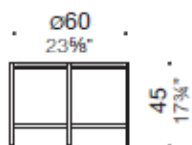

Top

Sablé lacquered top in mdf.

DIMENSIONS

Dolly, H50 Ø45 coffee table

Dolly, H45 Ø60 coffee table

Dolly, H26 Ø100 coffee table

Dolly, Ø45 and Ø60 coffee tables with lacquered top and chromed structure.

Dolly coffee tables family