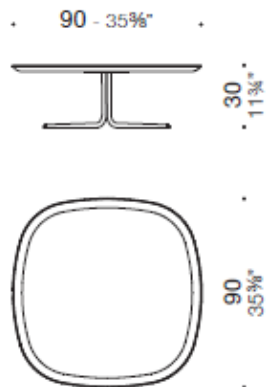

Embrasse

Design by Jorge Pensi

Coffee table of Embrace family with tray shaped top, with legs of Embrace collection available with square or rectangular top.

TECHNICAL FEATURES

Structure

Carbon Glacè powder coated or chromed structure.

Top

Sablé laquered top.

DIMENSIONS

Embrasse, 50x50 H50 coffee table

Embrasse, 70x70 h30 coffee table

Embrasse, 90x90 h30 coffee table

Embrasse, 120x90 H30 coffee table

Embrasse coffee table with chromed structure and sablé lacquered top.