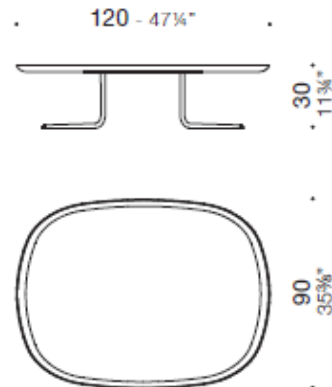

Embrasse

Design by Jorge Pensi

Coffee table of Embrace family with tray shaped top, with legs of Embrace collection available with square or rectangular top.

TECHNICAL FEATURES

Structure

Carbon Glacè powder coated or chromed structure.

Top

Sablé laquered top.

DIMENSIONS

Embrasse, 50x50 H50 coffee table

Embrasse, 70x70 h30 coffee table

Embrasse, 90x90 h30 coffee table

Embrasse, 120x90 H30 coffee table

Embrasse coffee table with chromed structure and sablé lacquered top.