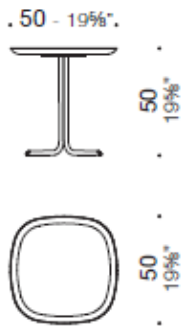

Embrasse

Design by Jorge Pensi

Coffee table of Embrace family with tray shaped top, with legs of Embrace collection available with square or rectangular top.

TECHNICAL FEATURES

Structure

Carbon Glacè powder coated or chromed structure.

Top

Sablé laquered top.

DIMENSIONS

Embrasse, 50x50 H50 coffee table

Embrasse, 70x70 h30 coffee table

Embrasse, 90x90 h30 coffee table

Embrasse, 120x90 H30 coffee table

Embrasse coffee table with chromed structure and sablé lacquered top.