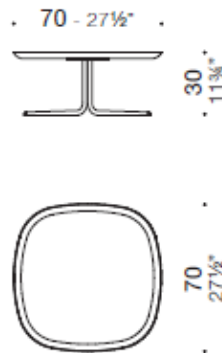

Embrasse

Design by Jorge Pensi

Coffee table of Embrace family with tray shaped top, with legs of Embrace collection available with square or rectangular top.

TECHNICAL FEATURES

Structure

Carbon Glacè powder coated or chromed structure.

Top

Sablé laquered top.

DIMENSIONS

Embrasse, 50x50 H50 coffee table

Embrasse, 70x70 h30 coffee table

Embrasse, 90x90 h30 coffee table

Embrasse, 120x90 H30 coffee table

Embrasse coffee table with chromed structure and sablé lacquered top.