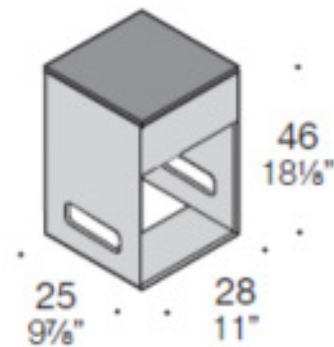

CHAIR BOX VALLET