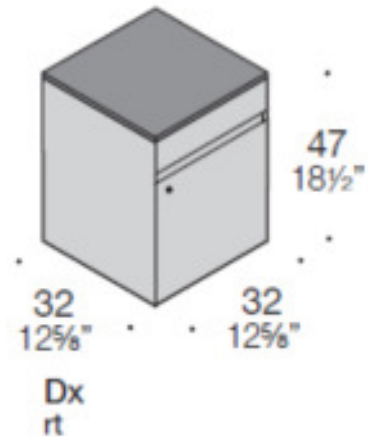

CONTAINER BOX - SEAT

Small storage unit with double function: a container with hinged door and a service stool with a cushion.
Chair Box is a practical container for personal items, placed on the desk, and it allows visitors or colleagues to enjoy a comfortable chair. The door lock is available as an optional.
Dimensions of Chair Box (32x32xH47 cm - 4,8 Kg) allow to easily place it inside the compartments of Lockers containers.
Also available is the "Vallet" version (dimensions 28x25xH46 cm) that allows to be placed inside Joint & Top Fly containers.

TECHNICAL CHARACTERISTICS

Wooden Structure in plywood , with 45° joints on the edges.
Integrated handle-grip . Cushion in fabric.

FINISHES

Birch Plywood or White Snow Sablè Lacquered.
Other finishes are available on request.

Cushion: Smart Office - Fabric cat. B, F, G, L.

CHAIR BOX