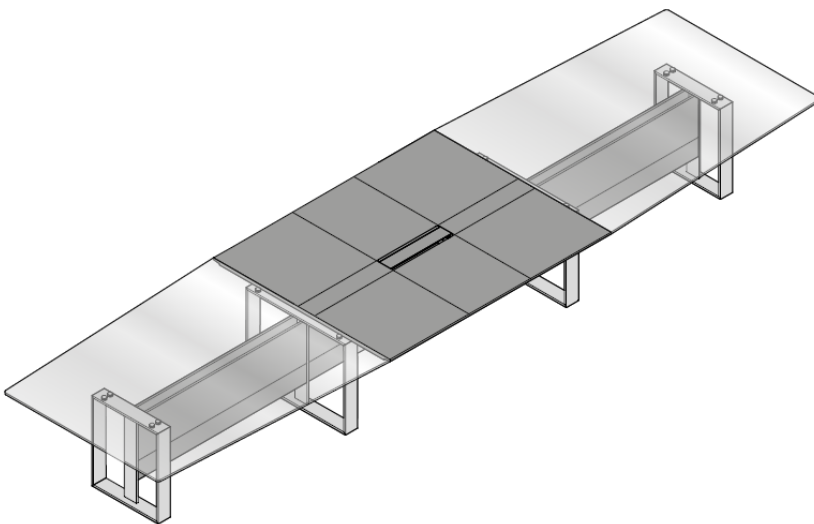

Rectangular meeting table

W320 (126") x D120 (47"1/4) x H75 (29"1/2)
 W360 (141"3/4) x D120 (47"1/4) x H75 (29"1/2)
 W420 (165"3/8) x D140 (55"1/8) x H75 (29"1/2)
 W480 (189") x D140 (55"1/8) x H75 (29"1/2)
 W600 (236"1/4) x D140 (55"1/8) x H75 (29"1/2)

DIMENSIONS

Octagonal meeting table

W600 (236"1/4) x D120/140 (47"1/4 - 55"1/8) x H75 (29"1/2)

Octagonal meeting table

W600 (236"1/4) x D120/140 (47"1/4 - 55"1/8) x H75 (29"1/2)

Meeting desk

Rectangular meeting table