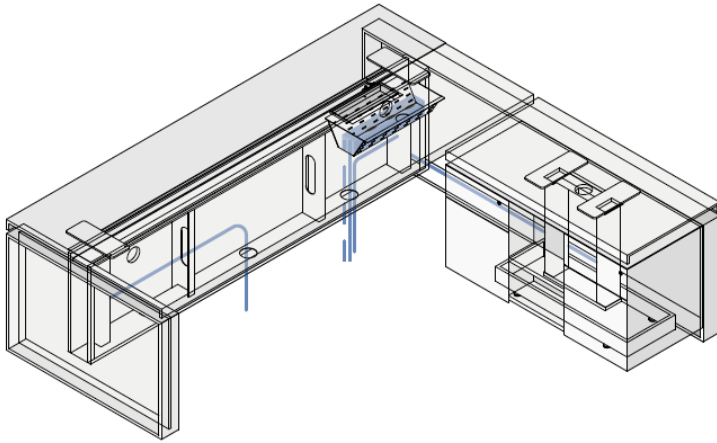

ELETTRIFICAZIONE

Life Sit&Stand desk