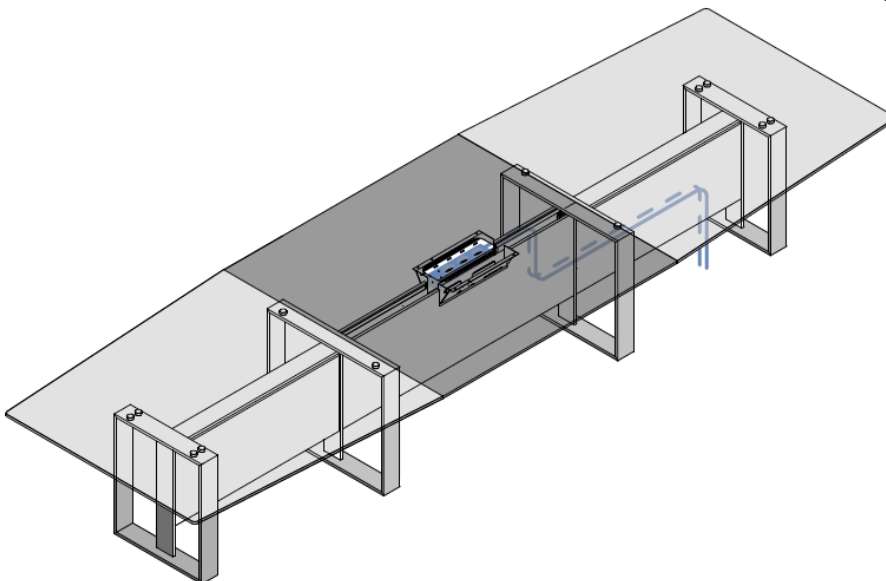

Octagonal meeting table

DIMENSIONS

Desk

W210 (82"5/8) x D100 (39"3/8) x H75 (29"1/2)
 W240 (94"1/2) x D100 (39"3/8) x H75 (29"1/2)

Desk with storage unit structure

W210 (82"5/8) x D170 (66"7/8) x H75 (29"1/2)