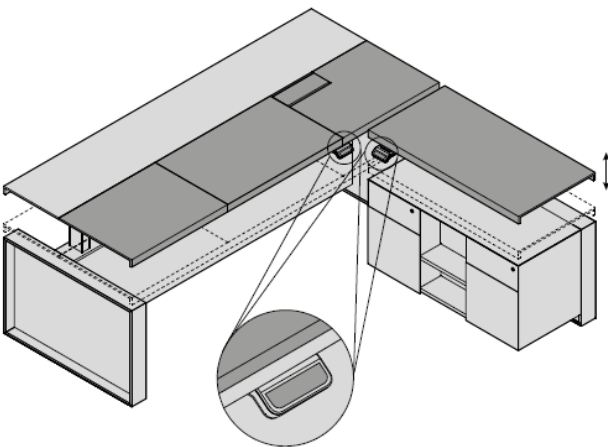

DIMENSIONS

Life Sit&Stand desk – top height adjustable, return fixed.

W210 (82"5/8) x D220 x H75-125 (29"1/2 - 49"1/4)
 W240 (94"1/2) x D220 x H75-125 (29"1/2- 49"1/4)

Life Sit&Stand desk – top height fixed, return elevable.

W210 (82"5/8) x D220 x H75-125 (29"1/2- 49"1/4)
 W240 (94"1/2) x D220 x H75-125 (29"1/2- 49"1/4)

Life Sit&Stand desk– top height and return elevable.

W210 (82"5/8) x D220 (86"5/8) x H75-125 (29"1/2- 49"1/4)
 W240 (94"1/2) x D220 (86"5/8) x H75-125 (29"1/2- 49"1/4)