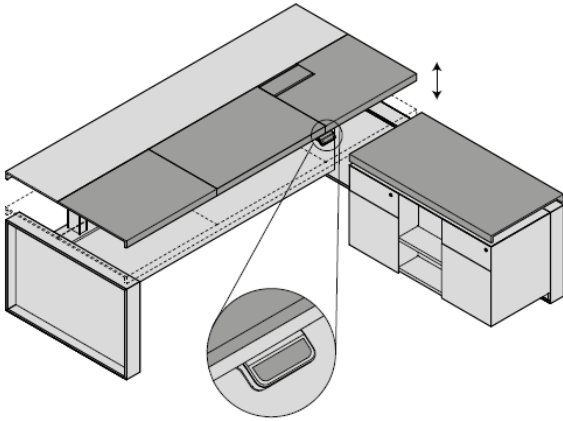

Octagonal meeting table

DIMENSIONS

Desk

W210 (82"5/8) x D100 (39"3/8) x H75 (29"1/2)
 W240 (94"1/2) x D100 (39"3/8) x H75 (29"1/2)

Desk with storage unit structure

W210 (82"5/8) x D170 (66"7/8) x H75 (29"1/2)

Sit&Stand Desk with storage

W210 (82"5/8) x D170 (66"7/8) x
 H75-125 (29"1/2 - 49"1/4)

Life Sit&Stand Desk

W210 (82"5/8) x D170 (66"7/8) x H75-125
 (29"1/2 - 49"1/4)
 W240 (94"1/2) x D170 (66"7/8) x H75-125
 (29"1/2 - 49"1/4)

DIMENSIONS

Life Sit&Stand desk – top height adjustable, return fixed.

W210 (82"5/8) x D220 x H75-125 (29"1/2 - 49"1/4)
 W240 (94"1/2) x D220 x H75-125 (29"1/2- 49"1/4)

Life Sit&Stand desk – top height fixed, return elevable.