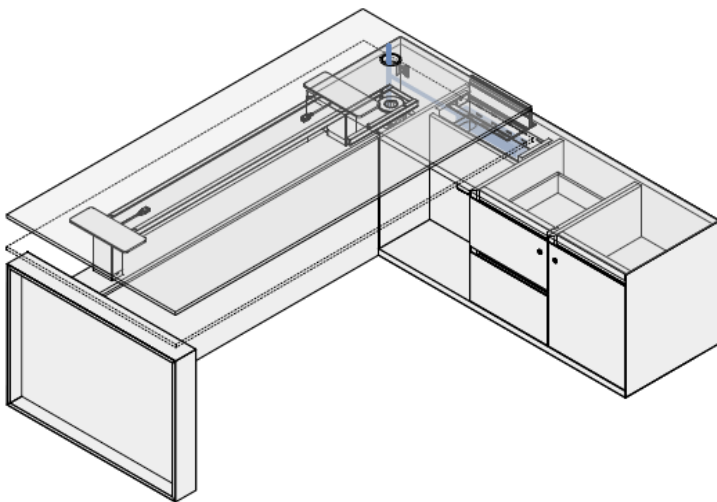

Sit&Stand desk with storage unit structure