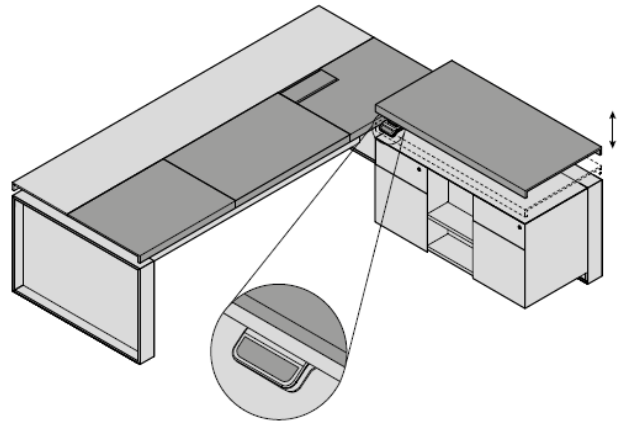

Octagonal meeting table

DIMENSIONS

Desk

W210 (82"5/8) x D100 (39"3/8) x H75 (29"1/2)
 W240 (94"1/2) x D100 (39"3/8) x H75 (29"1/2)

Desk with storage unit structure

W210 (82"5/8) x D170 (66"7/8) x H75 (29"1/2)

Sit&Stand Desk with storage

W210 (82"5/8) x D170 (66"7/8) x
 H75-125 (29"1/2 - 49"1/4)

Life Sit&Stand Desk

W210 (82"5/8) x D170 (66"7/8) x H75-125
 (29"1/2 - 49"1/4)
 W240 (94"1/2) x D170 (66"7/8) x H75-125
 (29"1/2 - 49"1/4)

DIMENSIONS

Life Sit&Stand desk – top height adjustable, return fixed.

W210 (82"5/8) x D220 x H75-125 (29"1/2 - 49"1/4)
 W240 (94"1/2) x D220 x H75-125 (29"1/2- 49"1/4)

Life Sit&Stand desk – top height fixed, return elevable.