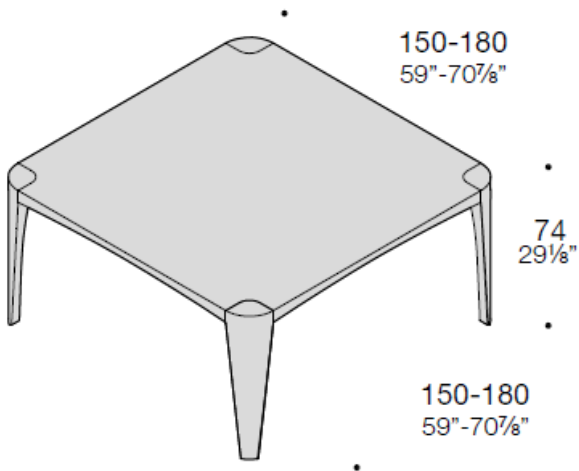

Terra

Design by Alessadro Scandurra

From the recovery of the wood of old houses, combined with the design and the expertise of the processing of the material, this table of strong thicknesses is born. Four sturdy legs support a top with rounded edges. Available in Solid Natural Oak or Terra Old Oak.

TECHNICAL FEATURES

Structure

Top and legs in solid Natural Oak or Terra Old Oak. Any cracks or splits present on the table, both at the time and after the purchase, are to be considered completely normal as they are typical qualities of solid wood which, during the seasoning phase, also moves according to the different environmental and humidity conditions present in the air. These movements cannot be considered product defects but are, instead, to be appreciated as synonymous with the quality of the material used to make the product: wood, in fact, is always a living material.

DIMENSIONS

Square table

Rectangular table

Square table in solid Terra Old Oak.

Rectangular table in Solid Natural Oak .

HEADQUARTER

Estel Group srl
Via Santa Rosa 70
36016 Thiene (VI) – Italy
Tel. +39 0445 389611
Fax +39 0445 808801
www.estel.com