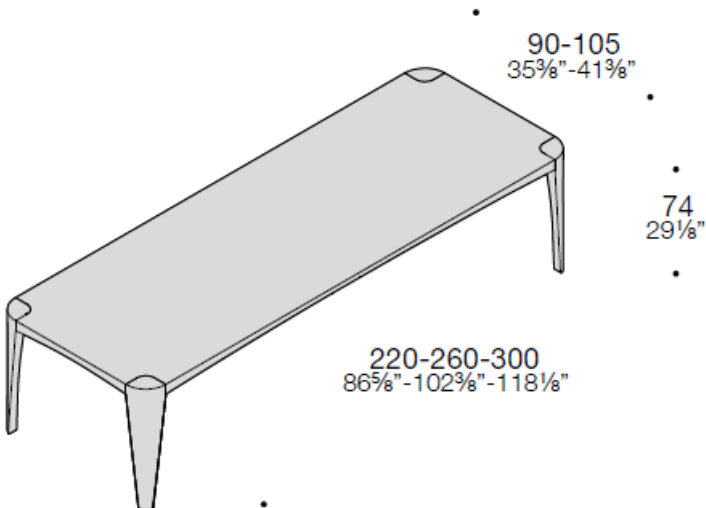

TECHNICAL FEATURES

Structure

Top and legs in solid Natural Oak or Terra Old Oak. Any cracks or splits present on the table, both at the time and after the purchase, are to be considered completely normal as they are typical qualities of solid wood which, during the seasoning phase, also moves according to the different environmental and humidity conditions present in the air. These movements cannot be considered product defects but are, instead, to be appreciated as synonymous with the quality of the material used to make the product: wood, in fact, is always a living material.

DIMENSIONS

Square table

Rectangular table

Square table in solid Terra Old Oak.

Rectangular table in Solid Natural Oak .

HEADQUARTER

Estel Group srl
Via Santa Rosa 70
36016 Thiene (VI) – Italy
Tel. +39 0445 389611
Fax +39 0445 808801
www.estel.com