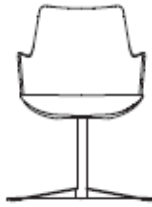

Mechanisms

Harmonic, with an oscillating movement which increases the comfort.

Fixed plate.

Coffee tables

Top is in sablè lacquered finishes.

Structure is in Carbon Glacé or Whine Snow powder coated or chromed metal.

DIMENSIONS

• 56-22" •

• 58-22⁷/₈" •

• 48 - 18⁷/₈" •
 • 63 - 34³/₈" •
 • 79 - 31¹/₈" •

• 56-22" •

• 58-22⁷/₈" •

• 48 - 18⁷/₈" •
 • 63 - 34³/₈" •
 • 79 - 31¹/₈" •

Divina, 4 legs chair

Divina, chair with 4 wooden legs

• 56-22" •

• 58-22⁷/₈" •

• 43 - 53
 16¹/₈" - 20⁷/₈" •
 • 63
 34³/₈" •
 • 77 - 87
 30¹/₄" - 34¹/₄" •

• 56-22" •

• 58-22⁷/₈" •

• 48 - 18⁷/₈" •
 • 63 - 34³/₈" •
 • 79 - 31¹/₈" •

Divina, chair with 5-star base

Divina, chair with swivel 4-star legs

ACCESSORIES

LT Coffee table - accessory for swivel
4 star-based

RT Coffee table – accessory for
swivel 4 star-based

Divina with 4 metal legs.