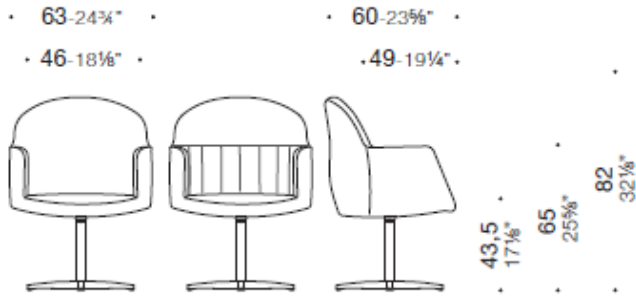

DIMENSIONS

Tulip, chair with cross-shaped base and low backrest