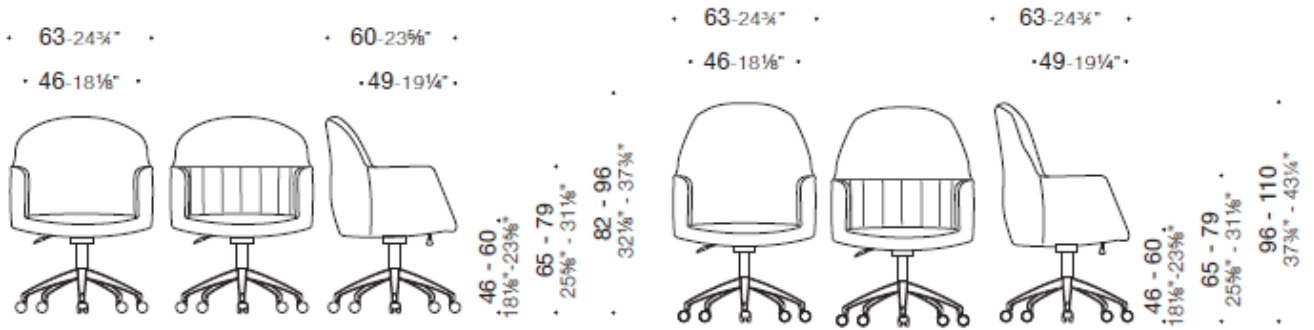

Upholstery

Fabric cat. B-F-G-L, leather, extra leather.

Base

Cross-shaped base: in chromed metal, with return mechanism. It does not have gas piston for height adjustment.

Mechanism

Pivoted: with rocking movement, with the possibility to block the chair in an horizontal position.

DIMENSIONS

Tulip, chair with star base and low backrest

Tulip, chair with star base and medium backrest

Tulip, chair with star base and high backrest

TECHNICAL FEATURES

VISITOR SEAT

Shell

Shell in cold-molded polyurethane foam, padded and upholstered.