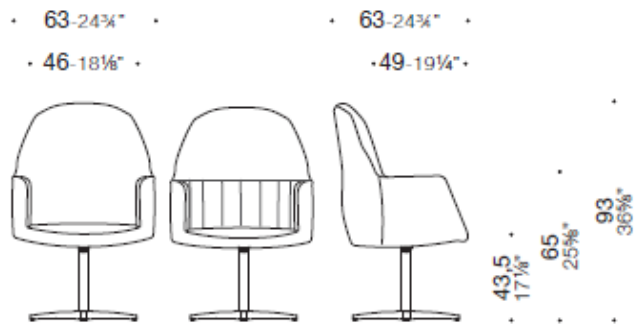

Upholstery

Fabric cat. B-F-G-L, leather, extra leather.

Base

Cross-shaped base: in chromed metal, with return mechanism. It does not have gas piston for height adjustment.

DIMENSIONS

Tulip, chair with cross-shaped base and low backrest