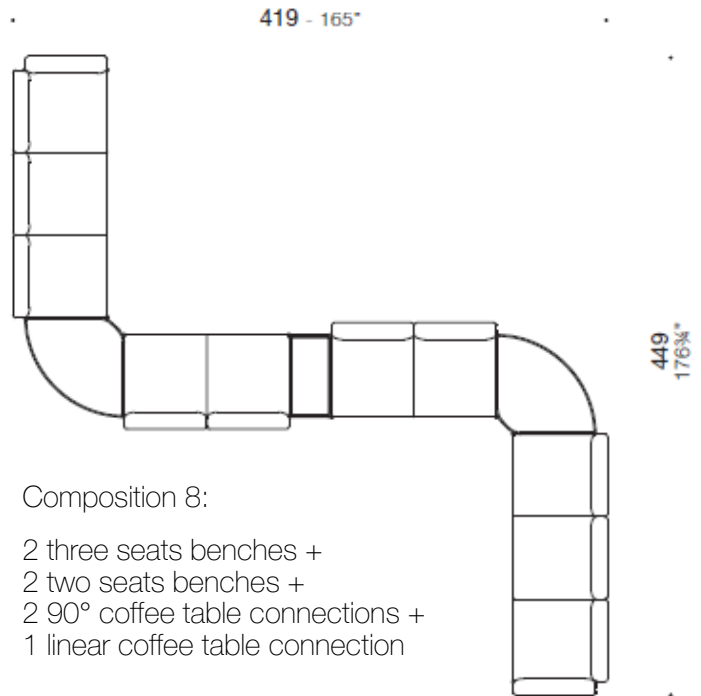

Dolly, 2 seats bench

• 174-68½" • 58-22⅞"

Dolly, 3 seats bench

Dolly, backrest/armrest for bench

Dolly, linear coffee table connection

DIMENSIONI

Dolly, 60° coffe table connection

Dolly, 90° coffe table connection

Dolly 3 seats bench with backrests.

COMPOSIZIONI

Composition 1:

2 two seats benches +
1 linear coffee table connection

Composition 2:

2 three seats benches +
1 linear coffee table connection

Composition 3:

3 two seats benches +
2 linear coffee table connections

COMPOSIZIONI

Composition 4:
3 two seats benches +
2 60° coffee table connections

Composition 5:
2 three seats benches +
1 60° coffee table connection

Composition 6:
2 three seats benches +
2 two seats benches +
2 60° coffee table connections +
1 linear coffee table connection

COMPOSIZIONI

Composition 7:

2 three seats benches +
1 90° coffee table connection

Composition 8:

2 three seats benches +
2 two seats benches +
2 90° coffee table connections +
1 linear coffee table connection