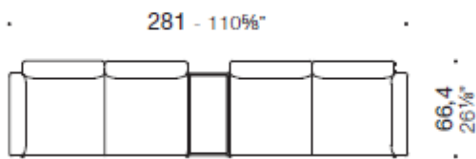

Dolly, 3-way coffe table connection

ACCESSORI

Dolly, hpl coffee table ø28-
accessory (1cm thk)

Dolly, lacquered coffee table ø28-
accessory (2cm thk)

Composition: 4 two seats Dolly benches with 2 linear coffee table connection and 1 60° coffee table connection

Composition: 2 two seats Dolly benches with backrests and armrests, and linear coffee table connection

Composition: 2 three seats Dolly benches and 2 two seats benches with 2 60° coffee table connection and 1 linear coffee table connection.

Dolly 3 seats bench with backrests.

COMPOSIZIONI

Composition 1:

2 two seats benches +
1 linear coffee table connection

Composition 2:

2 three seats benches +
1 linear coffee table connection

Composition 3:

3 two seats benches +
2 linear coffee table connections

COMPOSIZIONI

Composition 4:
3 two seats benches +
2 60° coffee table connections

Composition 5:
2 three seats benches +
1 60° coffee table connection

Composition 6:
2 three seats benches +
2 two seats benches +
2 60° coffee table connections +
1 linear coffee table connection