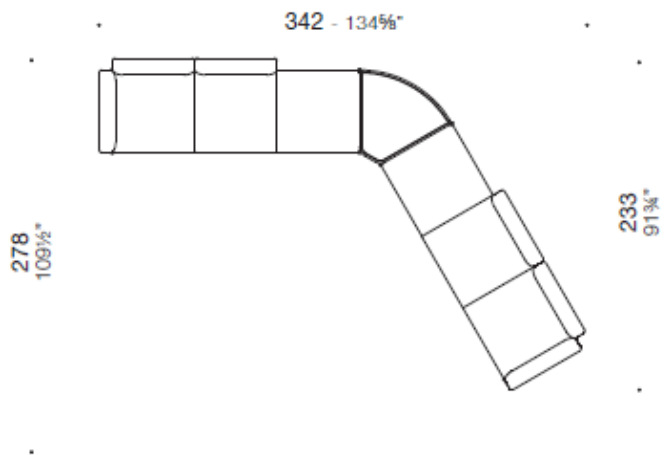

Dolly, 2 seats bench

• 174-68½" • 58-22⅞"

Dolly, 3 seats bench

Dolly, backrest/armrest for bench

Dolly, linear coffee table connection

DIMENSIONI

Dolly, 60° coffe table connection

Dolly, 90° coffe table connection

Composition: 2 two seats Dolly benches with backrests and armrests, and linear coffee table connection

Composition: 2 three seats Dolly benches and 2 two seats benches with 2 60° coffee table connection and 1 linear coffee table connection.

Dolly 3 seats bench with backrests.

COMPOSIZIONI

Composition 1:

2 two seats benches +
1 linear coffee table connection

Composition 2:

2 three seats benches +
1 linear coffee table connection

Composition 3:

3 two seats benches +
2 linear coffee table connections

COMPOSIZIONI

Composition 4:
3 two seats benches +
2 60° coffee table connections

Composition 5:
2 three seats benches +
1 60° coffee table connection

Composition 6:
2 three seats benches +
2 two seats benches +
2 60° coffee table connections +
1 linear coffee table connection