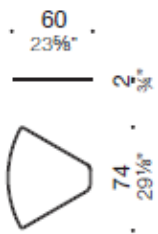

Dolly, 2 seats bench

• 174-68½" • 58-22⅞"

Dolly, 3 seats bench

Dolly, backrest/armrest for bench

Dolly, linear coffee table connection

DIMENSIONI

Dolly, 60° coffe table connection

Dolly, 90° coffe table connection

Dolly, 3-way coffe table connection

ACCESSORI

Dolly, hpl coffee table ø28-
accessory (1cm thk)

Dolly, lacquered coffee table ø28-
accessory (2cm thk)

Composition: 4 two seats Dolly benches with 2 linear coffee table connection and 1 60° coffee table connection