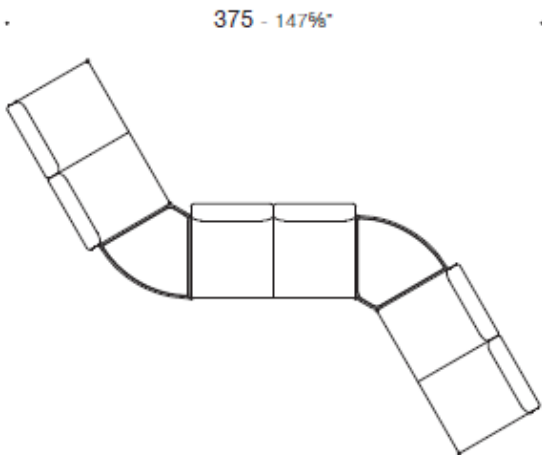

Dolly, 2 seats bench

• 174-68½" • 58-22⅞"

Dolly, 3 seats bench

Dolly, backrest/armrest for bench

Dolly, linear coffee table connection

DIMENSIONI

Dolly, 60° coffe table connection

Dolly, 90° coffe table connection

Composition: 2 two seats Dolly benches with backrests and armrests, and linear coffee table connection

Composition: 2 three seats Dolly benches and 2 two seats benches with 2 60° coffee table connection and 1 linear coffee table connection.

Dolly 3 seats bench with backrests.

COMPOSIZIONI

Composition 1:

2 two seats benches +
1 linear coffee table connection

Composition 2:

2 three seats benches +
1 linear coffee table connection

Composition 3:

3 two seats benches +
2 linear coffee table connections

COMPOSIZIONI

Composition 4:
3 two seats benches +
2 60° coffee table connections

Composition 5:
2 three seats benches +
1 60° coffee table connection

Composition 6:
2 three seats benches +
2 two seats benches +
2 60° coffee table connections +
1 linear coffee table connection