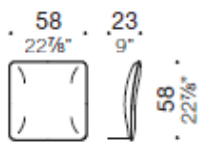

Upholstery

Fabric cat. B-F-G-L, leather, extra leather

Base

Feet in Chromed or Matt White Snow powder coated metal.

Accessories

Sablè lacquered coffee tables.

DIMENSIONI

• 116-45½" • 58-22⅞"

Dolly, 2 seats bench

• 174-68½" • 58-22⅞"

Dolly, 3 seats bench

Dolly, backrest/armrest for bench

Dolly, linear coffee table connection

DIMENSIONI

Dolly, 60° coffe table connection

Dolly, 90° coffe table connection

Dolly, 3-way coffe table connection

ACCESSORI

Dolly, hpl coffee table ø28-
accessory (1cm thk)

Dolly, lacquered coffee table ø28-
accessory (2cm thk)

Composition: 4 two seats Dolly benches with 2 linear coffee table connection and 1 60° coffee table connection