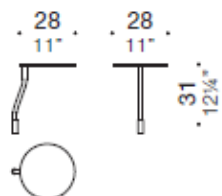

Dolly, 2 seats bench

• 174-68½" • 58-22⅞"

Dolly, 3 seats bench

Dolly, backrest/armrest for bench

Dolly, linear coffee table connection

DIMENSIONI

Dolly, 60° coffe table connection

Dolly, 90° coffe table connection

Dolly, 3-way coffe table connection

ACCESSORI

Dolly, hpl coffee table ø28-
accessory (1cm thk)

Dolly, lacquered coffee table ø28-
accessory (2cm thk)

Composition: 4 two seats Dolly benches with 2 linear coffee table connection and 1 60° coffee table connection

Composition: 2 two seats Dolly benches with backrests and armrests, and linear coffee table connection

Composition: 2 three seats Dolly benches and 2 two seats benches with 2 60° coffee table connection and 1 linear coffee table connection.