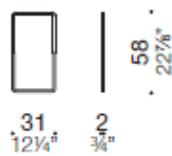

Upholstery

Fabric cat. B-F-G-L, leather, extra leather

Base

Feet in Chromed or Matt White Snow powder coated metal.

Accessories

Sablè lacquered coffee tables.

DIMENSIONI

• 116-45½" • 58-22⅞"

Dolly, 2 seats bench

• 174-68½" • 58-22⅞"

Dolly, 3 seats bench

Dolly, backrest/armrest for bench

Dolly, linear coffee table connection

DIMENSIONI

Dolly, 60° coffe table connection

Dolly, 90° coffe table connection

Dolly, 3-way coffe table connection

ACCESSORI

Dolly, hpl coffee table ø28-
accessory (1cm thk)

Dolly, lacquered coffee table ø28-
accessory (2cm thk)

Composition: 4 two seats Dolly benches with 2 linear coffee table connection and 1 60° coffee table connection