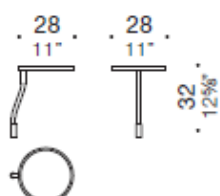

Dolly, 2 seats bench

• 174-68½" • 58-22⅞"

Dolly, 3 seats bench

Dolly, backrest/armrest for bench

Dolly, linear coffee table connection

DIMENSIONI

Dolly, 60° coffe table connection

Dolly, 90° coffe table connection

Dolly, 3-way coffe table connection

ACCESSORI

Dolly, hpl coffee table ø28-
accessory (1cm thk)

Dolly, lacquered coffee table ø28-
accessory (2cm thk)

Composition: 4 two seats Dolly benches with 2 linear coffee table connection and 1 60° coffee table connection

Composition: 2 two seats Dolly benches with backrests and armrests, and linear coffee table connection

Composition: 2 three seats Dolly benches and 2 two seats benches with 2 60° coffee table connection and 1 linear coffee table connection.