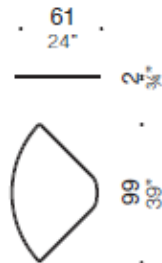

Dolly, 2 seats bench

• 174-68½" • 58-22⅞"

Dolly, 3 seats bench

Dolly, backrest/armrest for bench

Dolly, linear coffee table connection

DIMENSIONI

Dolly, 60° coffe table connection

Dolly, 90° coffe table connection

Dolly, 3-way coffe table connection

ACCESSORI

Dolly, hpl coffee table ø28-
accessory (1cm thk)

Dolly, lacquered coffee table ø28-
accessory (2cm thk)

Composition: 4 two seats Dolly benches with 2 linear coffee table connection and 1 60° coffee table connection