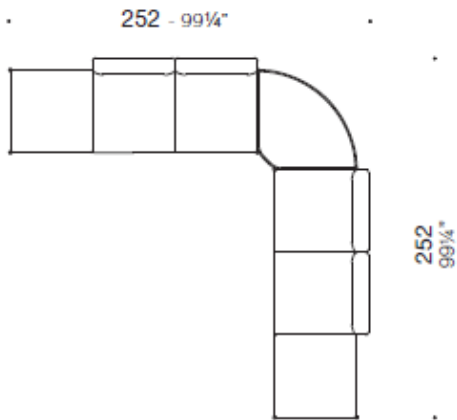

Dolly, 2 seats bench

• 174-68½" • 58-22⅞"

Dolly, 3 seats bench

Dolly, backrest/armrest for bench

Dolly, linear coffee table connection

DIMENSIONI

Dolly, 60° coffe table connection

Dolly, 90° coffe table connection

Dolly 3 seats bench with backrests.

COMPOSIZIONI

Composition 1:

2 two seats benches +
1 linear coffee table connection

Composition 2:

2 three seats benches +
1 linear coffee table connection

Composition 3:

3 two seats benches +
2 linear coffee table connections

COMPOSIZIONI

Composition 4:
3 two seats benches +
2 60° coffee table connections

Composition 5:
2 three seats benches +
1 60° coffee table connection

Composition 6:
2 three seats benches +
2 two seats benches +
2 60° coffee table connections +
1 linear coffee table connection

COMPOSIZIONI

Composition 7:

2 three seats benches +
1 90° coffee table connection

Composition 8:

2 three seats benches +
2 two seats benches +
2 90° coffee table connections +
1 linear coffee table connection