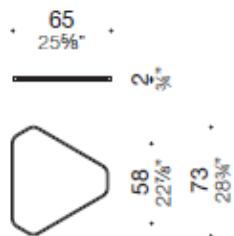

Dolly, 2 seats bench

• 174-68½" • 58-22⅞"

Dolly, 3 seats bench

Dolly, backrest/armrest for bench

Dolly, linear coffee table connection

DIMENSIONI

Dolly, 60° coffe table connection

Dolly, 90° coffe table connection

Dolly, 3-way coffe table connection

ACCESSORI

Dolly, hpl coffee table ø28-
accessory (1cm thk)

Dolly, lacquered coffee table ø28-
accessory (2cm thk)

Composition: 4 two seats Dolly benches with 2 linear coffee table connection and 1 60° coffee table connection